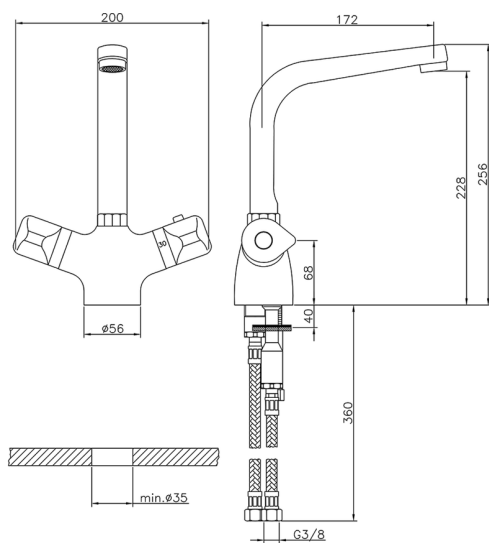

Thermostatic sink mixer CLINIC&TECHNICAL_CLT65010

MODEL **CLT65010**

Thermostatic sink mixer, without pop-up waste, swivel spout, G.3/8" stainless steel flexible hose

AVAILABLE FINISHINGS

CHARACTERISTICS

Cartridge Spare Parts **24.04A.PP**

8x20 Plus P Thermostatic Valve

Thermostatic

The Huber thermostatic is your personal water manager, helping you to handle, control and save water and energy.

2024-11-15