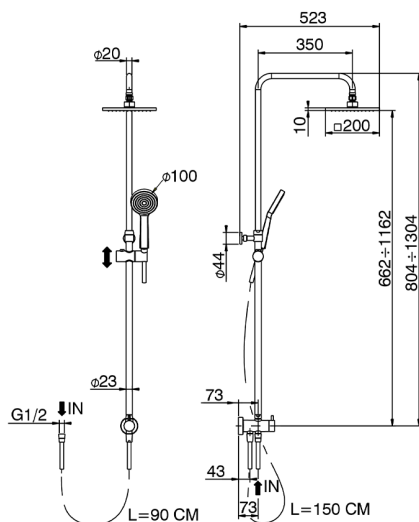

CombiShower with Diverter COLUMNS_SSQ82022

MODEL **SSQ82022**

CombiShower with Diverter, 2-outlet diverter with external wall elbow, adjustable Column, sliding handshower bracket, 100 mm Melody one spray hand shower, 200x200 ABS Square headshower 11,5 mm thick, double 90-150 cm stainless steel hoses

AVAILABLE FINISHINGS

CHARACTERISTICS

2026-06-27