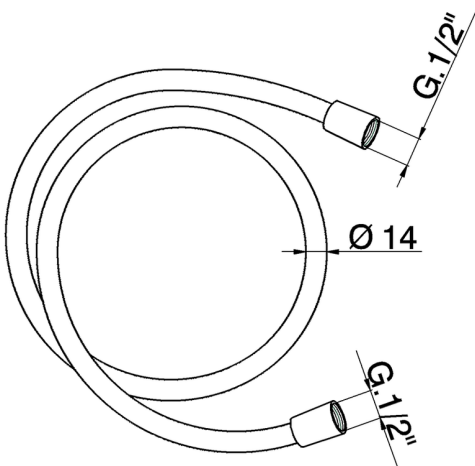

Flexible hose LYNOX_ZB009060

MODEL **ZB009060**

Flexible hose, 150 cm Stainless Steel flexible hose

AVAILABLE FINISHINGS

D1 D1 Brushed Inox

CHARACTERISTICS

2025-01-02