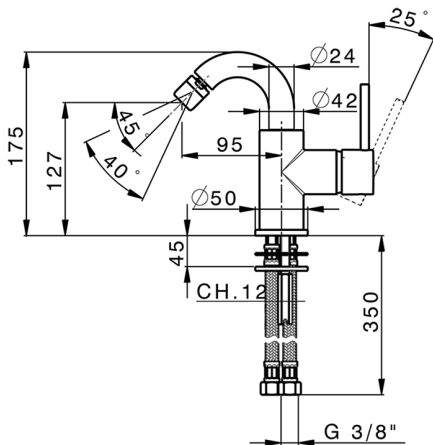

Single lever bidet mixer EnergySave K2_K2002565

MODEL **K2002565**

Single lever bidet mixer EnergySave, swivel spout, without waste, G.3/8" stainless steel flexible hose

AVAILABLE FINISHINGS

-  **21** 21 Chrome
-  **26** 26 Old Copper
-  **2F** 2F Brushed Nickel
-  **2W** 2W Brushed Gold
-  **40** 40 Matt Black
-  **4Q** 4Q Matt White

CHARACTERISTICS

Cartridge Spare Parts **ZZ95409000**

35 mm Cartridge

DeviaStop

The Huber Devia Stop technology allows to adjust the water flow and to direct it to the selected output point (overhead soaker, hand shower, etc).

EnergySave

Thanks to the EnergySave device, only cold water will be drawn if the lever is operated in the central position, so that the water heater will not be engaged and no hot water wasted, leading to considerable savings in energy and costs. The temperature can be adjusted by rotating the lever to the left, until the desired temperature is reached.