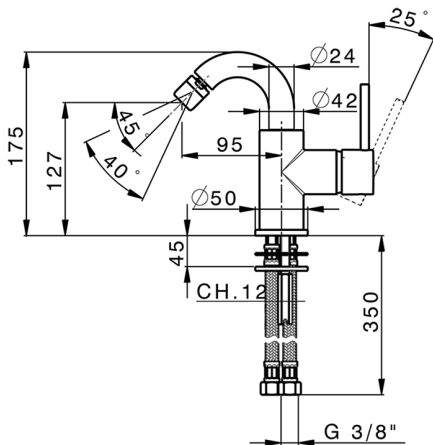

## Single lever bidet mixer EnergySave K2\_K2002565

MODEL **K2002565**

Single lever bidet mixer EnergySave, swivel spout, without waste, G.3/8" stainless steel flexible hose

### CHARACTERISTICS

Cartridge Spare Parts **ZZ95409000**

**35 mm Cartridge**

#### DeviaStop

The Huber Devia Stop technology allows to adjust the water flow and to direct it to the selected output point (overhead soaker, hand shower, etc).