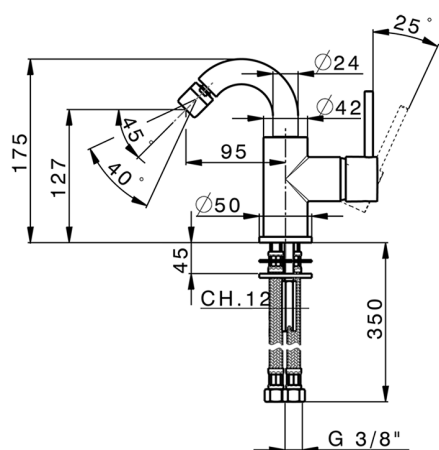

Single lever bidet mixer EnergySave K2_K2002565

MODEL **K2002565**

Single lever bidet mixer EnergySave, swivel spout, without waste, G.3/8" stainless steel flexible hose

AVAILABLE FINISHINGS

-  **21** 21 Chrome
-  **26** 26 Old Copper
-  **2F** 2F Brushed Nickel
-  **2W** 2W Brushed Gold
-  **40** 40 Matt Black
-  **4Q** 4Q Matt White

CHARACTERISTICS

Cartridge Spare Parts **ZZ95409000**

35 mm Cartridge

DeviaStop

The Huber Devia Stop technology allows to adjust the water flow and to direct it to the selected output point (overhead soaker, hand shower, etc).

EnergySave

Thanks to the EnergySave device, only cold water will be drawn if the lever is operated in the central position, so that the water heater will not be engaged and no hot water wasted, leading to considerable savings in energy and costs. The temperature can be adjusted by rotating the lever to the left, until the desired temperature is reached.