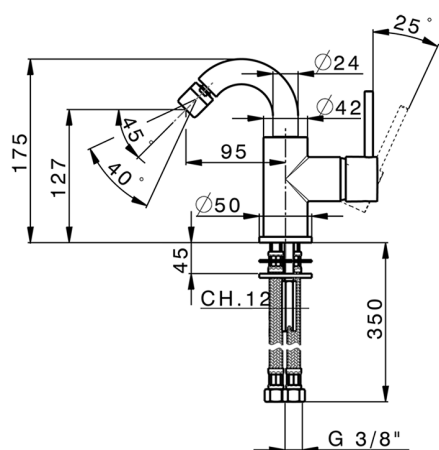

## Single lever bidet mixer EnergySave K2\_K2002565

MODEL **K2002565**

Single lever bidet mixer EnergySave, swivel spout, without waste, G.3/8" stainless steel flexible hose

### CHARACTERISTICS

Cartridge Spare Parts **ZZ95409000**

**35 mm Cartridge**

#### DeviaStop

The Huber Devia Stop technology allows to adjust the water flow and to direct it to the selected output point (overhead soaker, hand shower, etc).