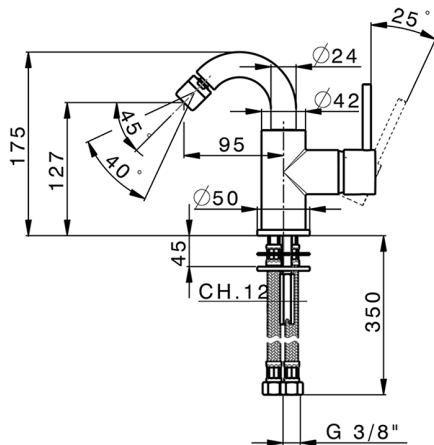

## Single lever bidet mixer EnergySave K2\_K2002565

MODEL **K2002565**

Single lever bidet mixer EnergySave, swivel spout, without waste, G.3/8" stainless steel flexible hose

### CHARACTERISTICS

Cartridge Spare Parts **ZZ95409000**

**35 mm Cartridge**

#### DeviaStop

The Huber Devia Stop technology allows to adjust the water flow and to direct it to the selected output point (overhead soaker, hand shower, etc).