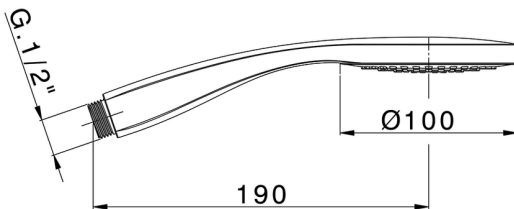

Emotion handshower SHOWER_SS014480

MODEL **SS014480**

Emotion handshower, ABS one spray D.100 mm

AVAILABLE FINISHINGS

-  **21** 21 Chrome
-  **40** 40 Matt Black
-  **4Q** 4Q Matt White

CHARACTERISTICS

2026-06-08