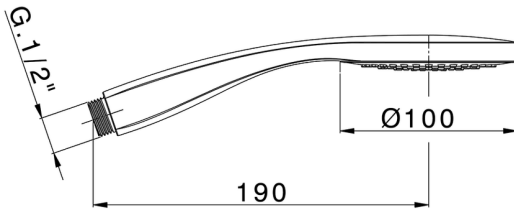

Emotion handshower SHOWER_SS014480

MODEL **SS014480**

Emotion handshower, ABS one spray D.100 mm

AVAILABLE FINISHINGS

-  **21** 21 Chrome
-  **40** 40 Matt Black
-  **4Q** 4Q Matt White

CHARACTERISTICS

2026-06-08