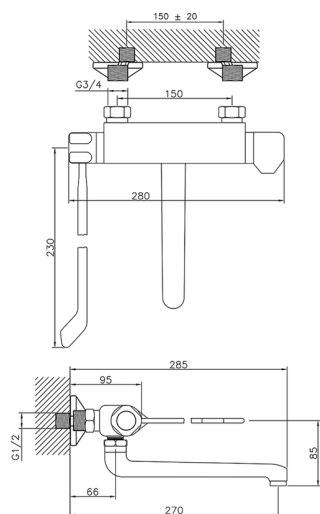

## Thermostatic wall mounted sink mixer COMMUNITY\_CLT70020

MODEL **CLT70020**

Thermostatic wall mounted sink mixer,swivel spout,with long lever

AVAILABLE FINISHINGS

CHARACTERISTICS

Cartridge Spare Parts **24.04A.PP**

**8x20 Plus P Thermostatic Valve**