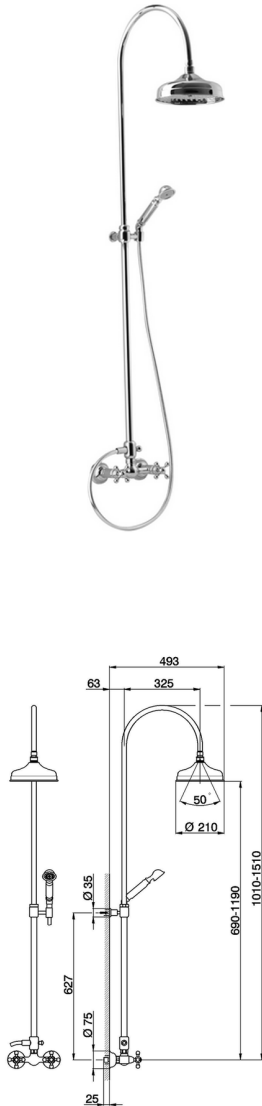

2-function Bath-shower column CROISSETTE_AC904051

MODEL **AC904051**

2-function Bath-shower column, 2-outlet diverter, adjustable column, not sliding handshower bracket, 53 mm Brass Classic one spray handshower, D.210 mm Brass round showerhead, 150 cm Brass Flexible Hose

AVAILABLE FINISHINGS

-  **21** 21 Chrome
-  **24** 24 Gold
-  **27** 27 Old Bronze
-  **2A** 2A Satin Brushed Nickel
-  **74** 74 Chrome/Gold
-  **2W** 2W Brushed Gold

CHARACTERISTICS

2024-11-15