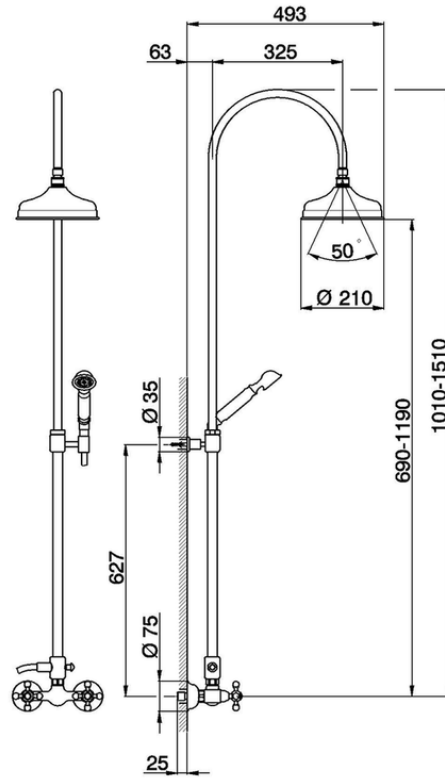

2-function Bath-shower column CROISSETTE_AC904051

AC904051

<https://en.huberitalia.com/2-function-bath-shower-column-croisette-ac904051>

2024-11-15