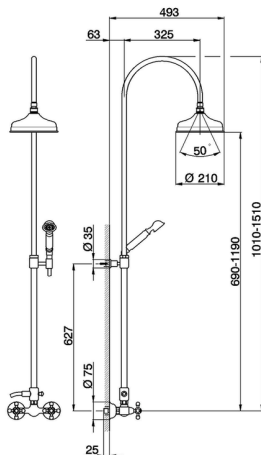

2-function Bath-shower column CROISSETTE_AC904051

MODEL **AC904051**

2-function Bath-shower column, 2-outlet diverter, adjustable column, not sliding handshower bracket, 53 mm Brass Classic one spray handshower, D.210 mm Brass round showerhead, 150 cm Brass Flexible Hose

AVAILABLE FINISHINGS

- **21** 21 Chrome
- **24** 24 Gold
- **27** 27 Old Bronze
- **2A** 2A Satin Brushed Nickel
- **74** 74 Chrome/Gold
- **2W** 2W Brushed Gold

CHARACTERISTICS

2024-11-15