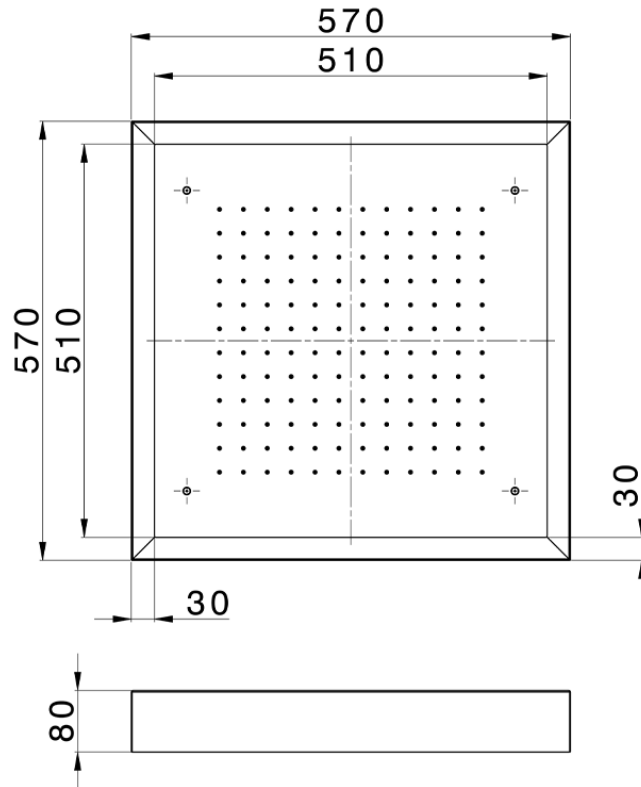

## 570x570 mm Chromotherapy Ceiling showerhead ZEN\_ZS1C0135

ZS1C0135

<https://en.huberitalia.com/570x570-mm-chromotherapy-ceiling-showerhead-zen-zs1c0135>

2026-06-10