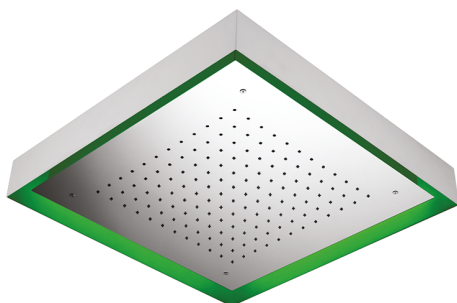

570x570 mm Chromotherapy Ceiling showerhead ZEN_ZS1C0135

MODEL **ZS1C0135**

570x570 mm Chromotherapy Ceiling showerhead, with white cover, rain, chromotherapy functions, built-in control included, Stainless Steel AISI 304

AVAILABLE FINISHINGS

-  **D1** D1 Brushed Inox
-  **40** 40 Matt Black
-  **4Q** 4Q Matt White
-  **D2** D2 Polished Inox

CHARACTERISTICS

2026-06-27