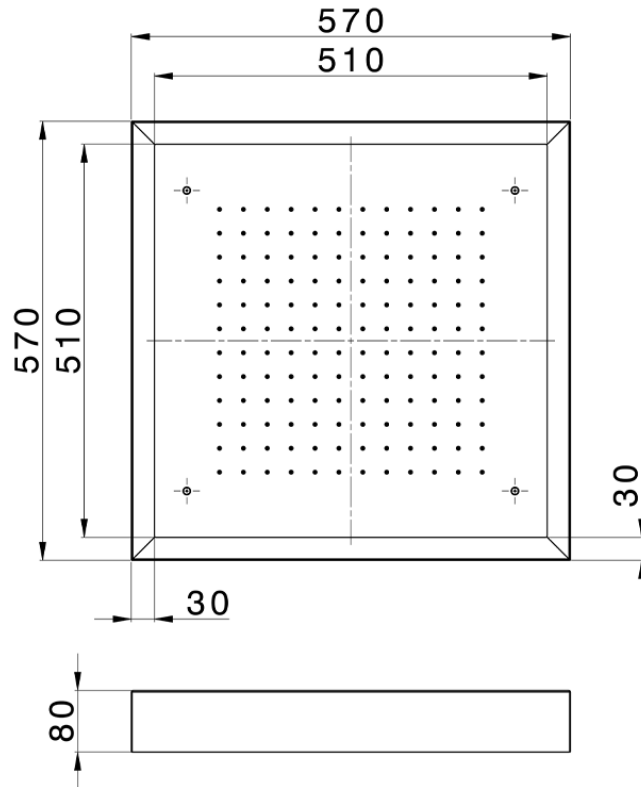

## 570x570 mm Chromotherapy Ceiling showerhead ZEN\_ZS1C0135

ZS1C0135

<https://en.huberitalia.com/570x570-mm-chromotherapy-ceiling-showerhead-zen-zs1c0135>

2026-03-16