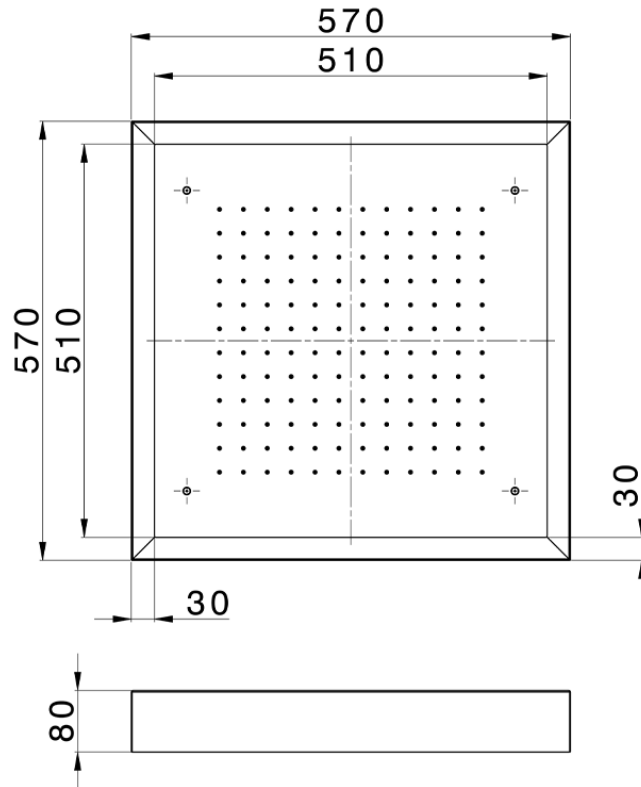

570x570 mm Chromotherapy Ceiling showerhead ZEN_ZS1C0135

ZS1C0135

<https://en.huberitalia.com/570x570-mm-chromotherapy-ceiling-showerhead-zen-zs1c0135>

2026-04-08