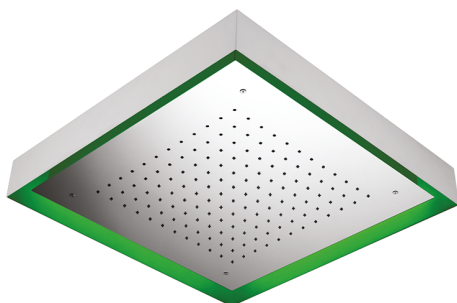

570x570 mm Chromotherapy Ceiling showerhead ZEN_ZS1C0135

MODEL **ZS1C0135**

570x570 mm Chromotherapy Ceiling showerhead, with white cover, rain, chromotherapy functions, built-in control included, Stainless Steel AISI 304

AVAILABLE FINISHINGS

-  **D1** D1 Brushed Inox
-  **40** 40 Matt Black
-  **4Q** 4Q Matt White
-  **D2** D2 Polished Inox

CHARACTERISTICS

2026-06-06