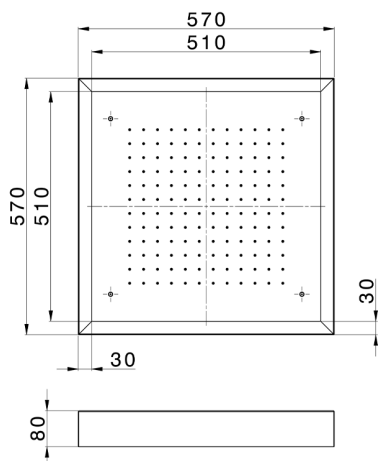

570x570 mm Chromotherapy Ceiling showerhead ZEN_ZS1C0135

MODEL **ZS1C0135**

570x570 mm Chromotherapy Ceiling showerhead, with white cover, rain, chromotherapy functions, built-in control included, Stainless Steel AISI 304

AVAILABLE FINISHINGS

- **D1** D1 Brushed Inox
- **40** 40 Matt Black
- **4Q** 4Q Matt White
- **D2** D2 Polished Inox

CHARACTERISTICS

2026-04-11