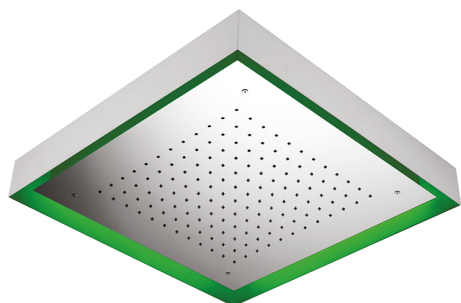

570x570 mm Chromotherapy Ceiling showerhead ZEN_ZS1C0135

MODEL **ZS1C0135**

570x570 mm Chromotherapy Ceiling showerhead, with white cover, rain, chromotherapy functions, built-in control included, Stainless Steel AISI 304

AVAILABLE FINISHINGS

-  **D1** D1 Brushed Inox
-  **40** 40 Matt Black
-  **4Q** 4Q Matt White
-  **D2** D2 Polished Inox

CHARACTERISTICS

2026-06-10