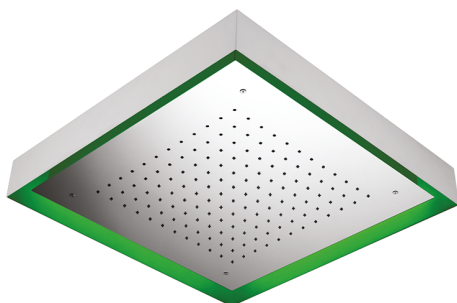

570x570 mm Chromotherapy Ceiling showerhead ZEN_ZS1C0135

MODEL **ZS1C0135**

570x570 mm Chromotherapy Ceiling showerhead, with white cover, rain, chromotherapy functions, built-in control included, Stainless Steel AISI 304

AVAILABLE FINISHINGS

-  **D1** D1 Brushed Inox
-  **40** 40 Matt Black
-  **4Q** 4Q Matt White
-  **D2** D2 Polished Inox

CHARACTERISTICS

2026-04-11