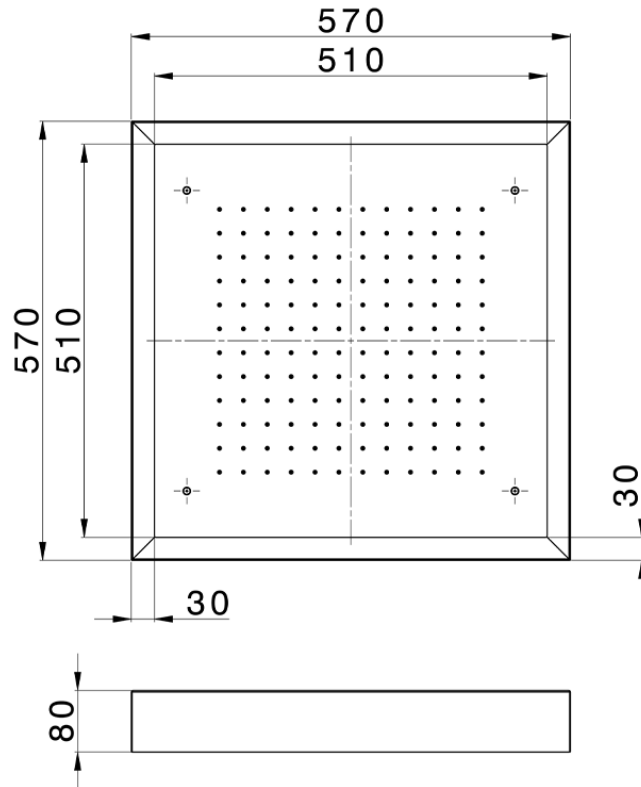

570x570 mm Chromotherapy Ceiling showerhead ZEN_ZS1C0135

ZS1C0135

<https://en.huberitalia.com/570x570-mm-chromotherapy-ceiling-showerhead-zen-zs1c0135>

2026-05-16