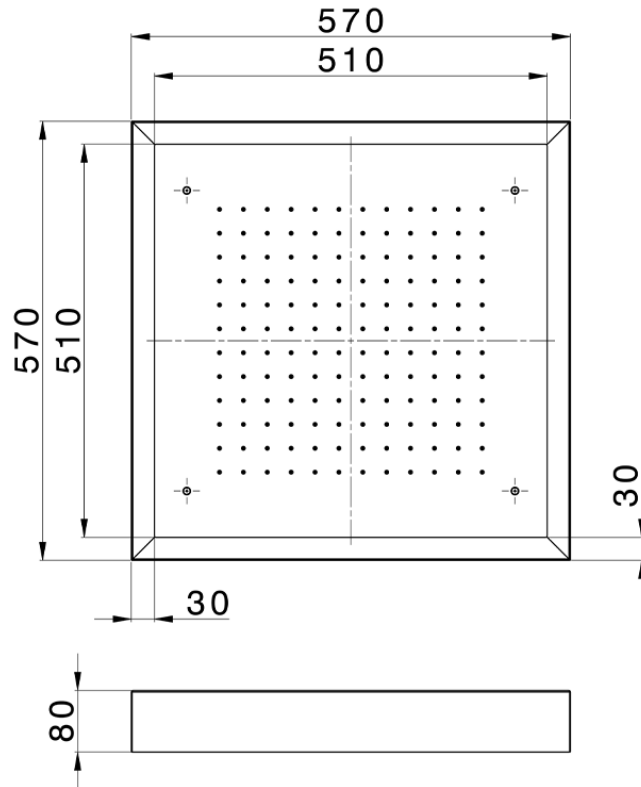

570x570 mm Chromotherapy Ceiling showerhead ZEN_ZS1C0135

ZS1C0135

<https://en.huberitalia.com/570x570-mm-chromotherapy-ceiling-showerhead-zen-zs1c0135>

2026-06-15