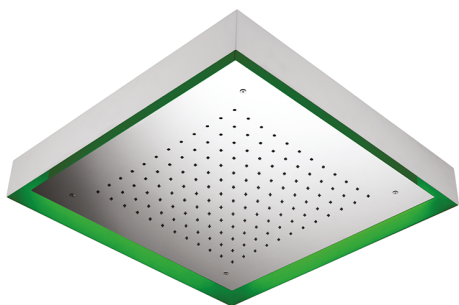

570x570 mm Chromotherapy Ceiling showerhead ZEN_ZS1C0135

MODEL **ZS1C0135**

570x570 mm Chromotherapy Ceiling showerhead, with white cover, rain, chromotherapy functions, built-in control included, Stainless Steel AISI 304

AVAILABLE FINISHINGS

-  **D1** D1 Brushed Inox
-  **40** 40 Matt Black
-  **4Q** 4Q Matt White
-  **D2** D2 Polished Inox

CHARACTERISTICS

2026-05-16