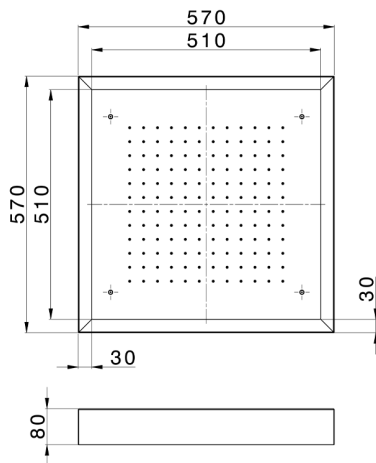

570x570 mm Chromotherapy Ceiling showerhead ZEN_ZS1C0135

MODEL **ZS1C0135**

570x570 mm Chromotherapy Ceiling showerhead, with white cover, rain, chromotherapy functions, built-in control included, Stainless Steel AISI 304

AVAILABLE FINISHINGS

- **D1** D1 Brushed Inox
- **40** 40 Matt Black
- **4Q** 4Q Matt White
- **D2** D2 Polished Inox

CHARACTERISTICS

2026-04-06