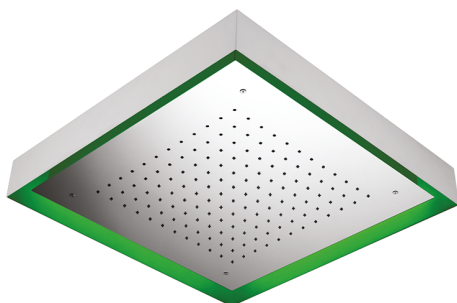

570x570 mm Chromotherapy Ceiling showerhead ZEN_ZS1C0135

MODEL **ZS1C0135**

570x570 mm Chromotherapy Ceiling showerhead, with white cover, rain, chromotherapy functions, built-in control included, Stainless Steel AISI 304

AVAILABLE FINISHINGS

- **D1** D1 Brushed Inox
- **40** 40 Matt Black
- **4Q** 4Q Matt White
- **D2** D2 Polished Inox

CHARACTERISTICS

2026-06-26