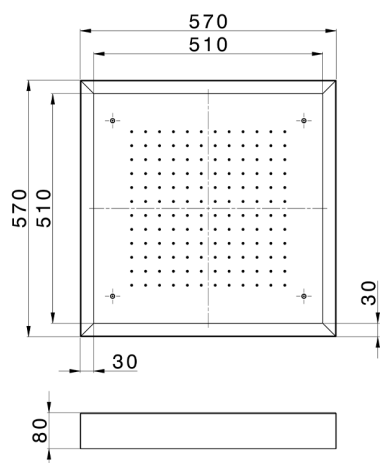

570x570 mm Chromotherapy Ceiling showerhead ZEN_ZS1C0135

MODEL **ZS1C0135**

570x570 mm Chromotherapy Ceiling showerhead, with white cover, rain, chromotherapy functions, built-in control included, Stainless Steel AISI 304

AVAILABLE FINISHINGS

- **D1** D1 Brushed Inox
- **40** 40 Matt Black
- **4Q** 4Q Matt White
- **D2** D2 Polished Inox

CHARACTERISTICS

2026-06-26