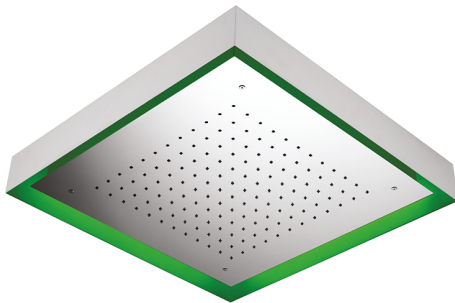

570x570 mm Chromotherapy Ceiling showerhead ZEN_ZS1C0135

MODEL **ZS1C0135**

570x570 mm Chromotherapy Ceiling showerhead, with white cover, rain, chromotherapy functions, built-in control included, Stainless Steel AISI 304

AVAILABLE FINISHINGS

-  **D1** D1 Brushed Inox
-  **40** 40 Matt Black
-  **4Q** 4Q Matt White
-  **D2** D2 Polished Inox

CHARACTERISTICS

2026-04-06