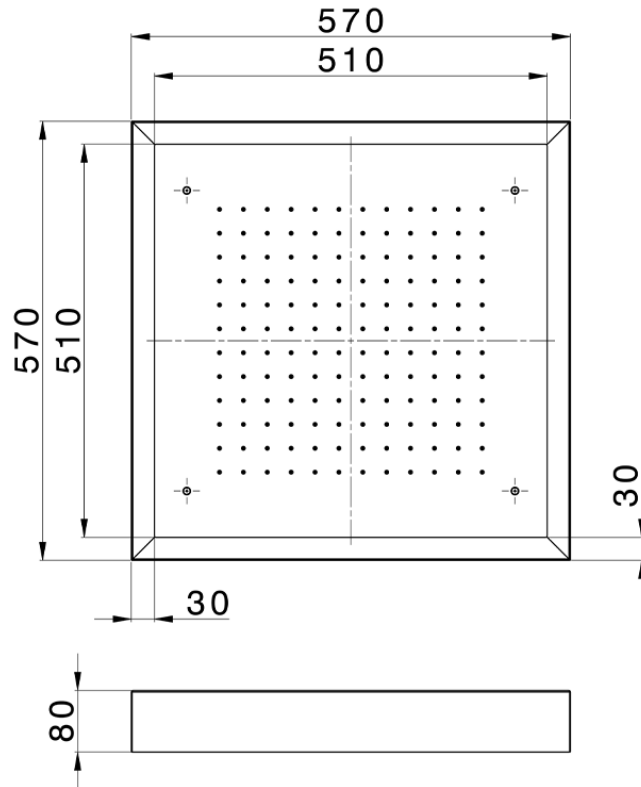

570x570 mm Chromotherapy Ceiling showerhead ZEN_ZS1C0135

ZS1C0135

<https://en.huberitalia.com/570x570-mm-chromotherapy-ceiling-showerhead-zen-zs1c0135>

2026-06-06