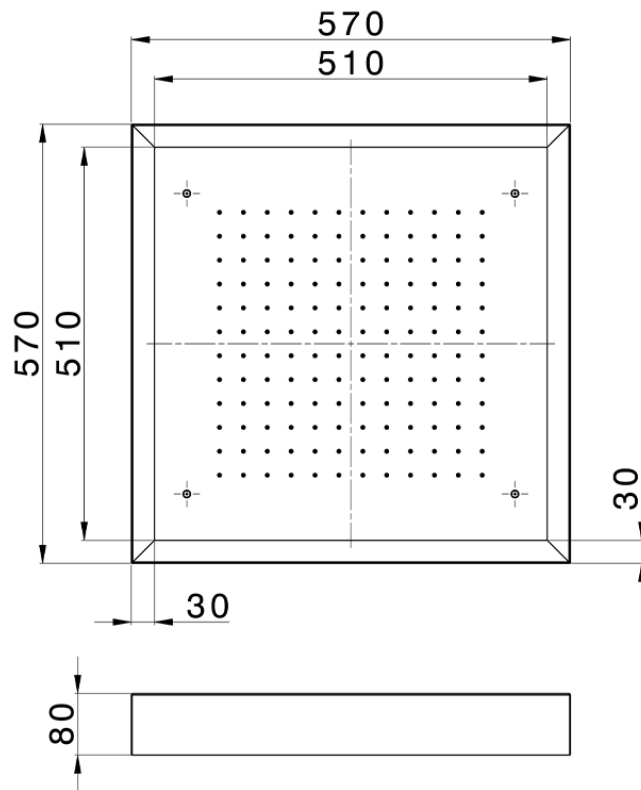

## 570x570 mm Chromotherapy Ceiling showerhead ZEN\_ZS1C0135

ZS1C0135

<https://en.huberitalia.com/570x570-mm-chromotherapy-ceiling-showerhead-zen-zs1c0135>

2026-06-28