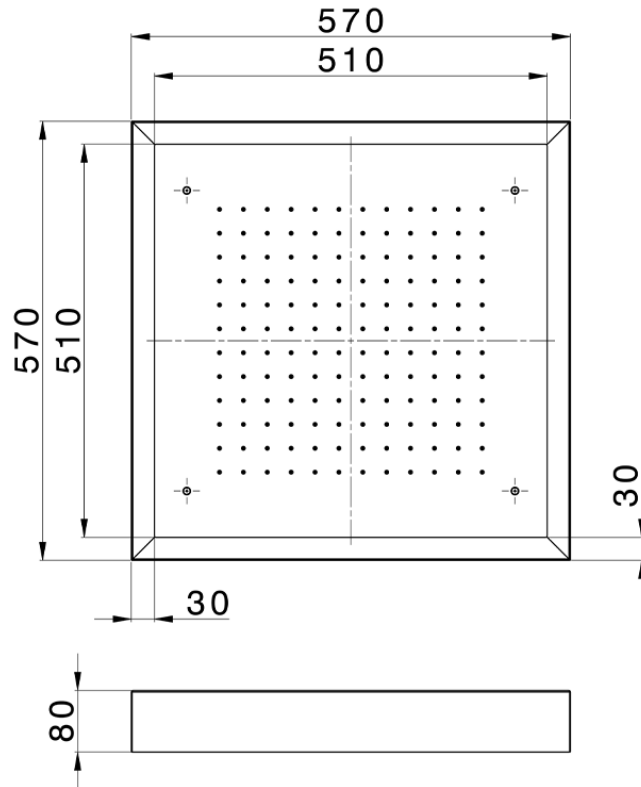

## 570x570 mm Chromotherapy Ceiling showerhead ZEN\_ZS1C0135

ZS1C0135

<https://en.huberitalia.com/570x570-mm-chromotherapy-ceiling-showerhead-zen-zs1c0135>

2026-04-06