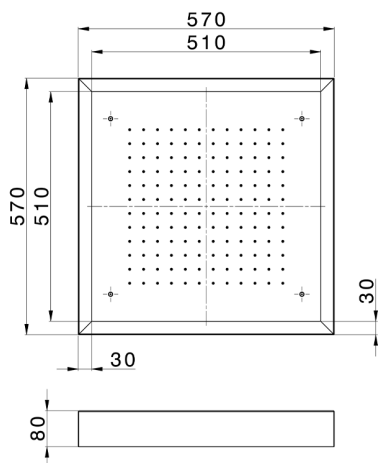

570x570 mm Chromotherapy Ceiling showerhead ZEN_ZS1C0135

MODEL **ZS1C0135**

570x570 mm Chromotherapy Ceiling showerhead, with white cover, rain, chromotherapy functions, built-in control included, Stainless Steel AISI 304