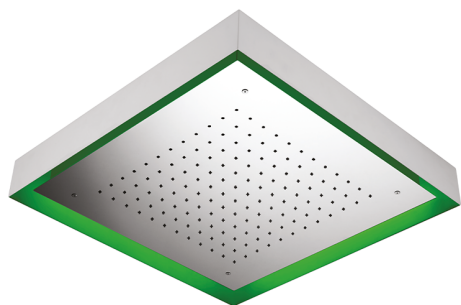

570x570 mm Chromotherapy Ceiling showerhead ZEN_ZS1C0135

MODEL **ZS1C0135**

570x570 mm Chromotherapy Ceiling showerhead, with white cover, rain, chromotherapy functions, built-in control included, Stainless Steel AISI 304

AVAILABLE FINISHINGS

-  **D1** D1 Brushed Inox
-  **40** 40 Matt Black
-  **4Q** 4Q Matt White
-  **D2** D2 Polished Inox

CHARACTERISTICS

2026-04-06