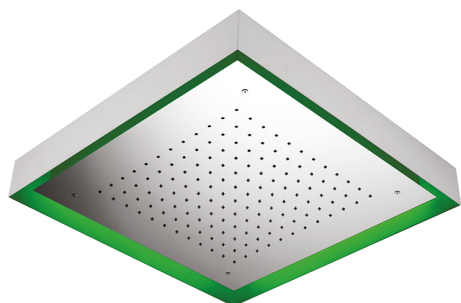

570x570 mm Chromotherapy Ceiling showerhead ZEN_ZS1C0135

MODEL **ZS1C0135**

570x570 mm Chromotherapy Ceiling showerhead, with white cover, rain, chromotherapy functions, built-in control included, Stainless Steel AISI 304

AVAILABLE FINISHINGS

-  **D1** D1 Brushed Inox
-  **40** 40 Matt Black
-  **4Q** 4Q Matt White
-  **D2** D2 Polished Inox

CHARACTERISTICS

2026-06-28