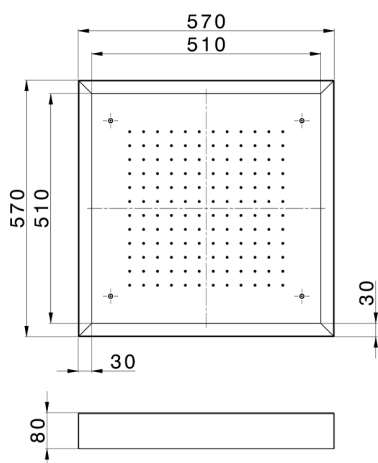

570x570 mm Chromotherapy Ceiling showerhead ZEN_ZS1C0135

MODEL **ZS1C0135**

570x570 mm Chromotherapy Ceiling showerhead, with white cover, rain, chromotherapy functions, built-in control included, Stainless Steel AISI 304