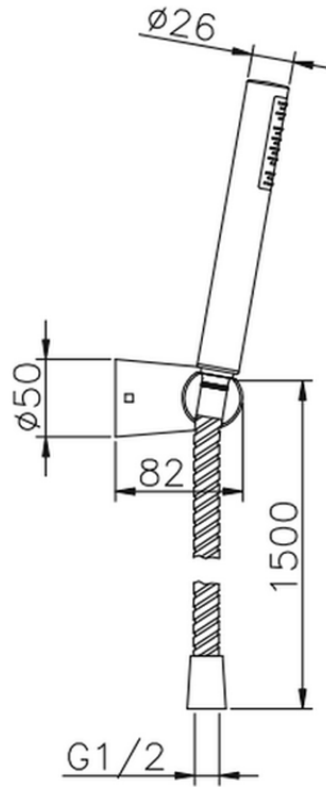

## Suite showerset SHOWER\_63.13H.

63.13H.

<https://en.huberitalia.com/suite-showerset-shower-63-13h>

2024-11-24