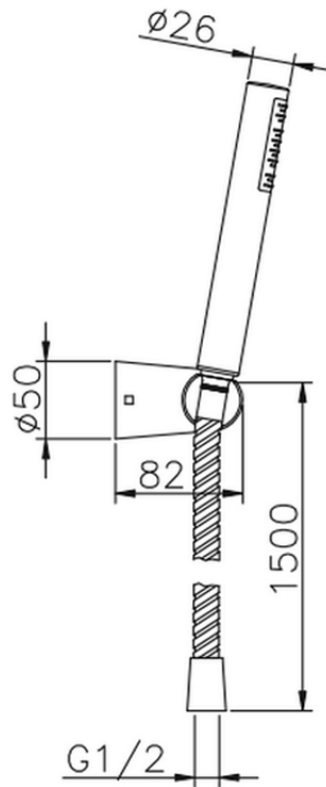

Suite showerset SHOWER_63.13H.

63.13H.

<https://en.huberitalia.com/suite-showerset-shower-63-13h>

2024-11-21