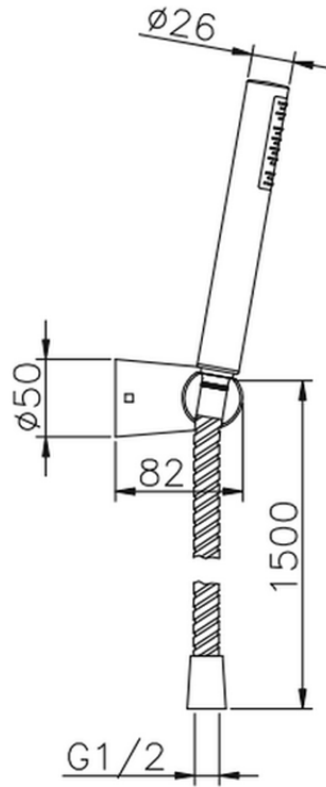

Suite showerset SHOWER_63.13H.

63.13H.

<https://en.huberitalia.com/suite-showerset-shower-63-13h>

2024-11-23