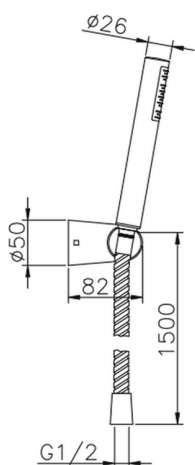

CHARACTERISTICS

2024-11-23