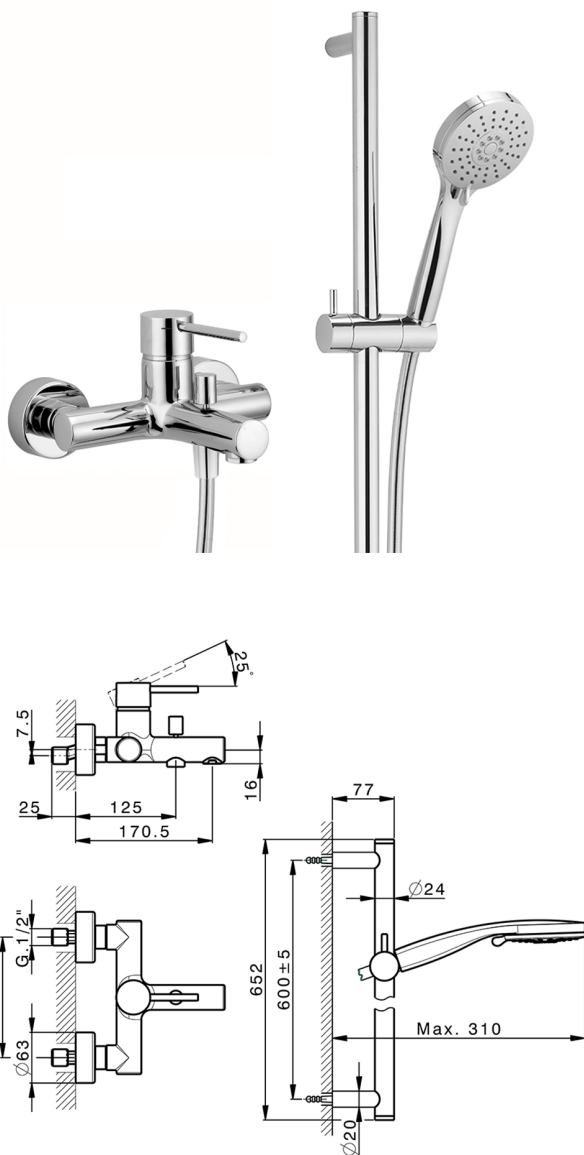

## Single lever bath mixer, with shower set NUOVA KIRUNA\_K2000060

MODEL **K2000060**

Single lever bath mixer, with shower set, 60 cm Rail with slide bracket, 3 sprays handshower, 150 cm SUPREME smooth flexible hose

### AVAILABLE FINISHINGS

-  **21** 21 Chrome
-  **26** 26 Old Copper
-  **2F** 2F Brushed Nickel
-  **2W** 2W Brushed Gold
-  **40** 40 Matt Black
-  **4Q** 4Q Matt White

### CHARACTERISTICS

Cartridge Spare Parts **ZZ95435000**

**35 mm Cartridge**

### EcoStop

EcoStop feature limits water flow to approximately 50% of maximum output with one point of resistance on setting. Push slightly past the middle stop only when full water output is required. This will save water up to 50%.