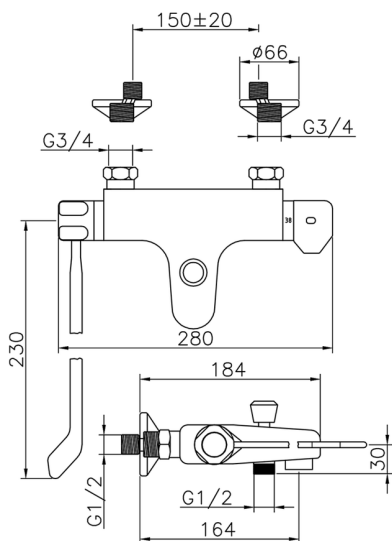

Thermostatic bath mixer COMMUNITY_CLT25030

MODEL **CLT25030**

Thermostatic bath mixer, without shower set, 1/2" M flexible connection, with long lever

AVAILABLE FINISHINGS

21 21 Chrome

CHARACTERISTICS

Cartridge Spare Parts **24.04A.PP**

8x20 Plus P Thermostatic Valve

Thermostatic

The Huber thermostatic is your personal water manager, helping you to handle, control and save water and energy.

2024-11-15