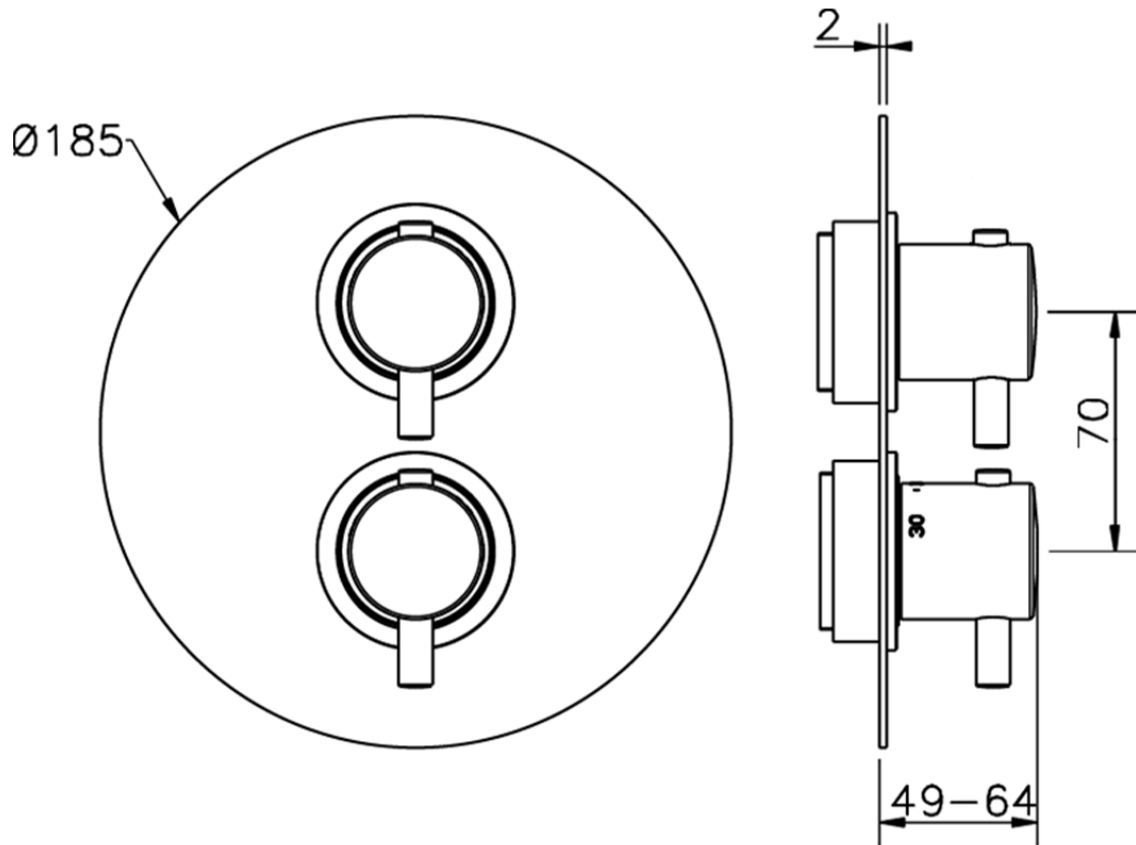

Exposed part for 1-outlet con.thermo.shower valve THERMO_MT007300

MT007300

<https://en.huberitalia.com/exposed-part-for-1-outlet-con-thermo-shower-valve-thermo-mt007300>

Piastra/Plate/Plaque/Platte/Placa

2-3mm: XX 25-40 YY 76-91

10 mm: XX 16-31 YY 65-80

ZB007301

<https://en.huberitalia.com/1-outlet-concealed-thermostatic-shower-valve-concealed-zb007301>

2026-04-09