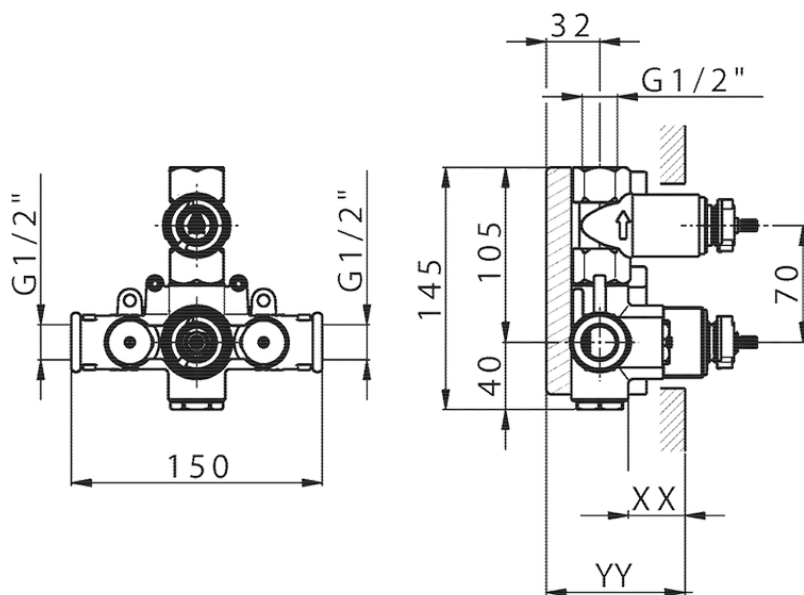

## Exposed part for 1-outlet con.thermo.shower valve THERMO\_MT007300

MT007300

<https://en.huberitalia.com/exposed-part-for-1-outlet-con-thermo-shower-valve-thermo-mt007300>

Piastra/Plate/Plaque/Platte/Placa

2-3mm: XX 25-40 YY 76-91

10 mm: XX 16-31 YY 65-80

ZB007301

<https://en.huberitalia.com/1-outlet-concealed-thermostatic-shower-valve-concealed-zb007301>

2026-05-25