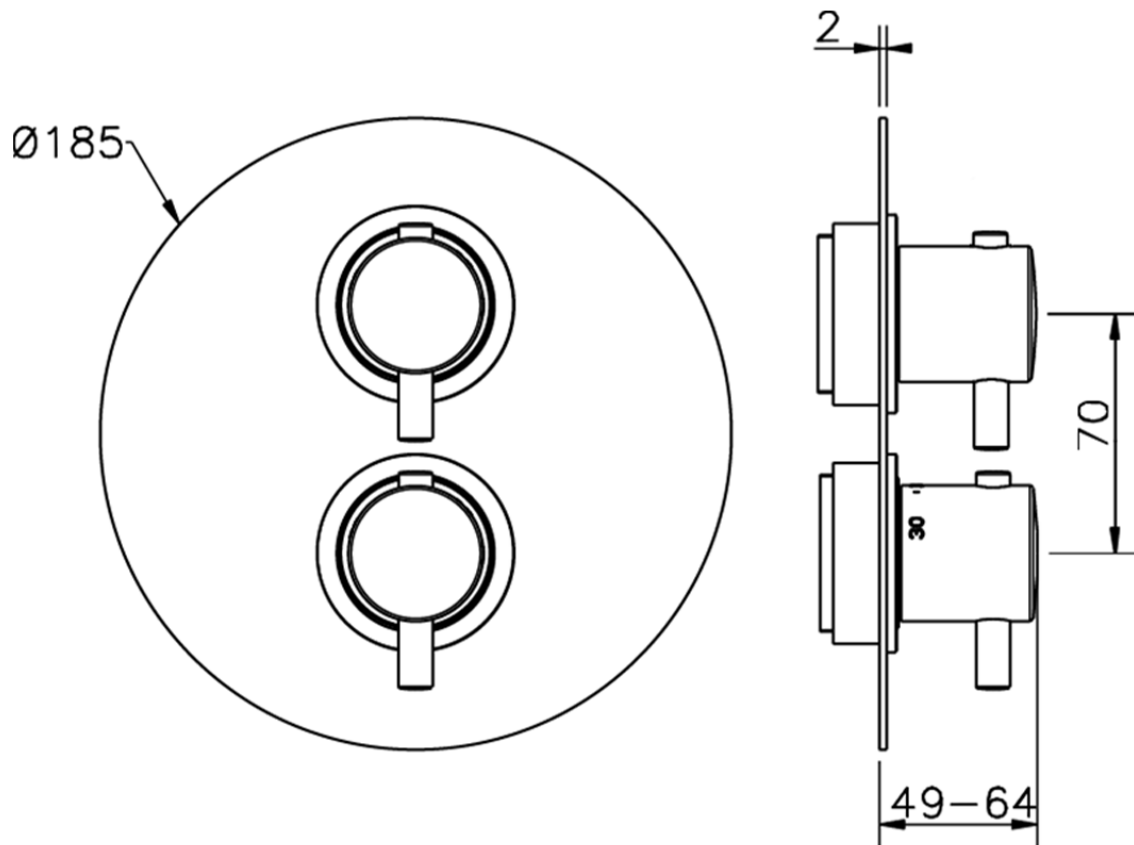

## Exposed part for 1-outlet con.thermo.shower valve THERMO\_MT007300

MT007300

<https://en.huberitalia.com/exposed-part-for-1-outlet-con-thermo-shower-valve-thermo-mt007300>

## Piastra/Plate/Plaque/Platte/Placa

2-3mm: XX 25-40 YY 76-91

10 mm: XX 16-31 YY 65-80

ZB007301

<https://en.huberitalia.com/1-outlet-concealed-thermostatic-shower-valve-concealed-zb007301>

2026-04-10