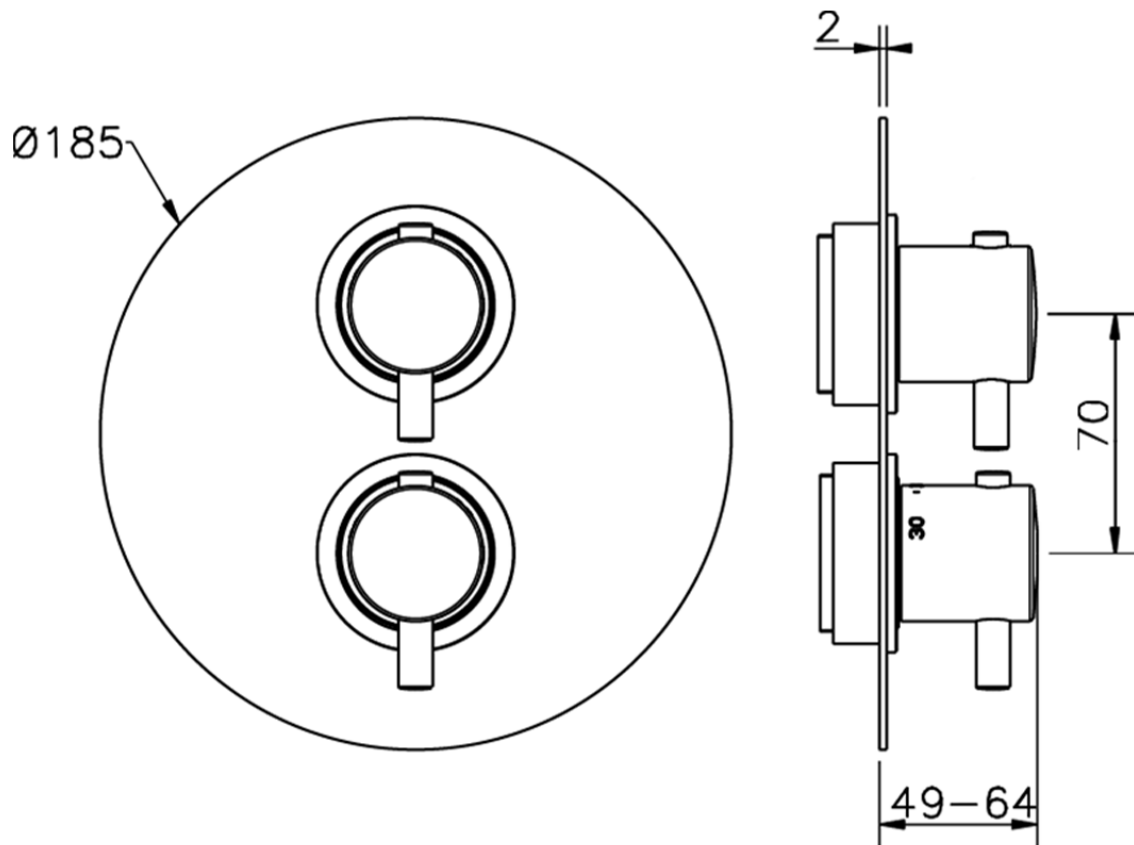

## Exposed part for 1-outlet con.thermo.shower valve THERMO\_MT007300

MT007300

<https://en.huberitalia.com/exposed-part-for-1-outlet-con-thermo-shower-valve-thermo-mt007300>

Piastra/Plate/Plaque/Platte/Placa

2-3mm: XX 25-40 YY 76-91

10 mm: XX 16-31 YY 65-80

ZB007301

<https://en.huberitalia.com/1-outlet-concealed-thermostatic-shower-valve-concealed-zb007301>

2026-05-25