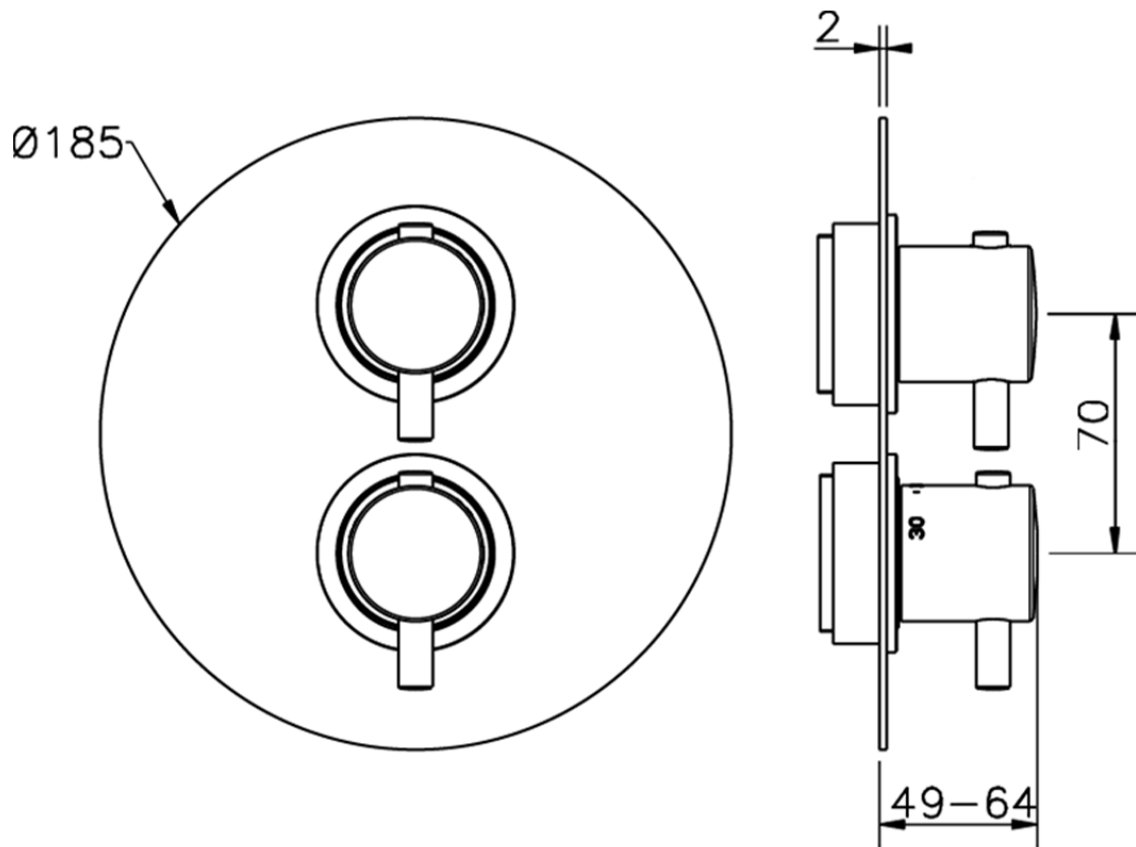

Exposed part for 1-outlet con.thermo.shower valve THERMO_MT007300

MT007300

<https://en.huberitalia.com/exposed-part-for-1-outlet-con-thermo-shower-valve-thermo-mt007300>

Piastra/Plate/Plaque/Platte/Placa

2-3mm: XX 25-40 YY 76-91

10 mm: XX 16-31 YY 65-80

ZB007301

<https://en.huberitalia.com/1-outlet-concealed-thermostatic-shower-valve-concealed-zb007301>

2026-05-25