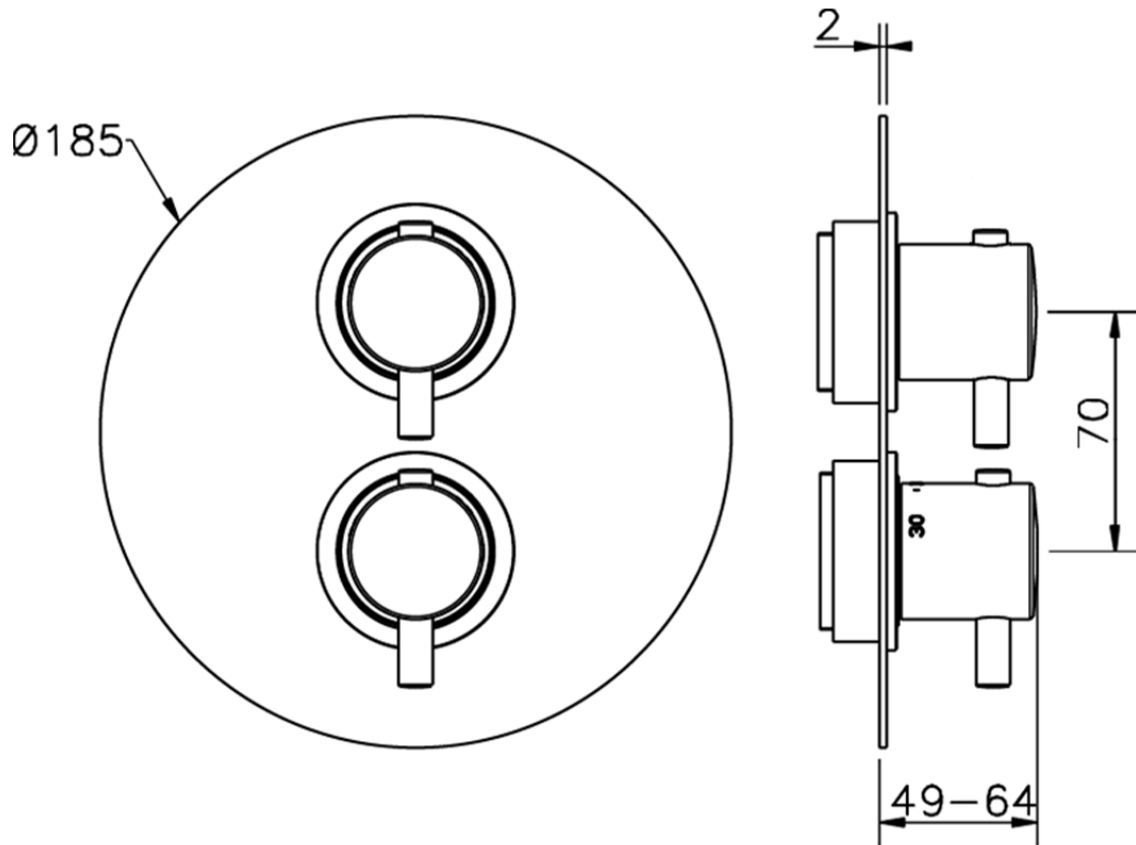

## Exposed part for 1-outlet con.thermo.shower valve THERMO\_MT007300

MT007300

<https://en.huberitalia.com/exposed-part-for-1-outlet-con-thermo-shower-valve-thermo-mt007300>

## Piastra/Plate/Plaque/Platte/Placa

2-3mm: XX 25-40 YY 76-91

10 mm: XX 16-31 YY 65-80

ZB007301

<https://en.huberitalia.com/1-outlet-concealed-thermostatic-shower-valve-concealed-zb007301>

2026-05-02