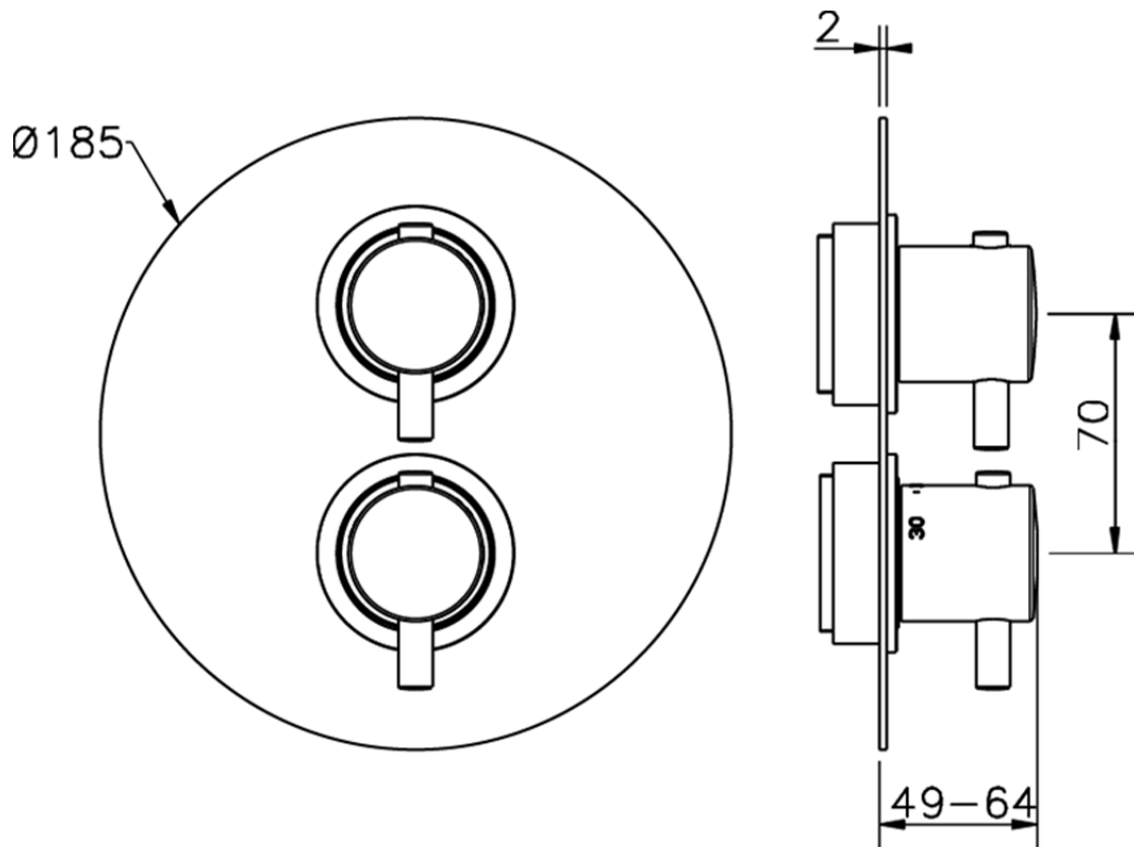

## Exposed part for 1-outlet con.thermo.shower valve THERMO\_MT007300

MT007300

<https://en.huberitalia.com/exposed-part-for-1-outlet-con-thermo-shower-valve-thermo-mt007300>

## Piastra/Plate/Plaque/Platte/Placa

2-3mm: XX 25-40 YY 76-91

10 mm: XX 16-31 YY 65-80

ZB007301

<https://en.huberitalia.com/1-outlet-concealed-thermostatic-shower-valve-concealed-zb007301>

2026-04-09