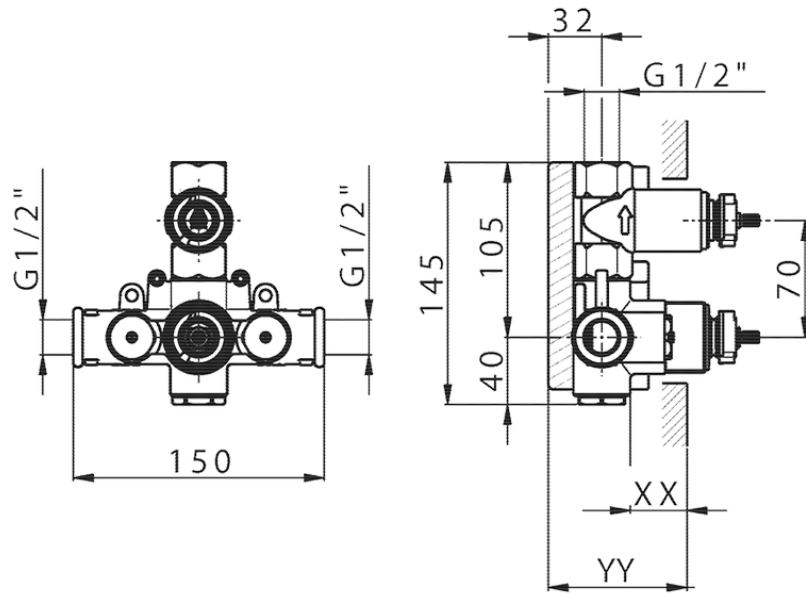

Exposed part for 1-outlet con.thermo.shower valve THERMO_MT007300

MT007300

<https://en.huberitalia.com/exposed-part-for-1-outlet-con-thermo-shower-valve-thermo-mt007300>

Piastra/Plate/Plaque/Platte/Placa

2-3mm: XX 25-40 YY 76-91

10 mm: XX 16-31 YY 65-80

ZB007301

<https://en.huberitalia.com/1-outlet-concealed-thermostatic-shower-valve-concealed-zb007301>

2026-05-25