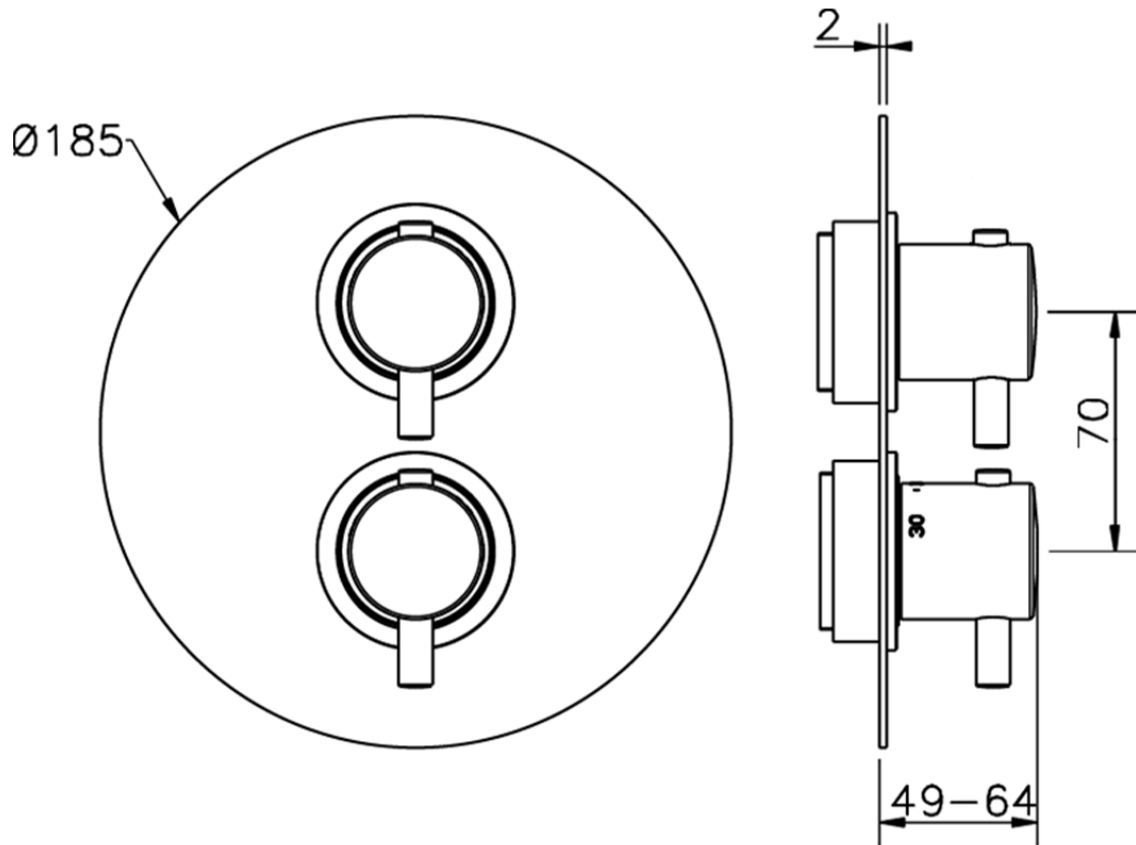

Exposed part for 1-outlet con.thermo.shower valve THERMO_MT007300

MT007300

<https://en.huberitalia.com/exposed-part-for-1-outlet-con-thermo-shower-valve-thermo-mt007300>

Piastra/Plate/Plaque/Platte/Placa

2-3mm: XX 25-40 YY 76-91

10 mm: XX 16-31 YY 65-80

ZB007301

<https://en.huberitalia.com/1-outlet-concealed-thermostatic-shower-valve-concealed-zb007301>

2026-06-19