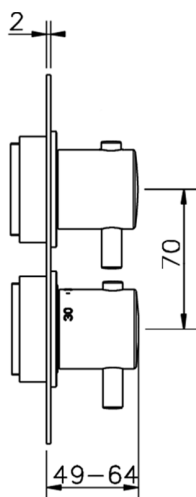

Exposed part for 1-outlet con.thermo.shower valve THERMO_MT007300

MODEL **MT007300**

Exposed part for 1-outlet thermostatic mixer, with stopvalve, without concealed part, for item ZB007301

AVAILABLE FINISHINGS

-  **21** 21 Chrome
-  **26** 26 Old Copper
-  **2F** 2W Brushed Gold
-  **2W** 2F Brushed Nickel
-  **40** 40 Matt Black
-  **4Q** 4Q Matt White

CHARACTERISTICS

Installation **Concealed**
 Required concealed parts **ZB007301**

1-outlet Concealed thermostatic shower valve, with stopvalve, without trim kit

AVAILABLE FINISHINGS

04 04 Without finishing

CHARACTERISTICS

Installation **Concealed**

Cartridge Spare Parts **24.04A.PP**

8x20 Plus P Thermostatic Valve

Concealed **1**

Piastra/Plate/Plaque/Platte/Placa

2-3mm: XX 25-40 YY 76-91

10 mm: XX 16-31 YY 65-80

Thermostatic

The Huber thermostatic is your personal water manager, helping you to handle, control and save water and energy.