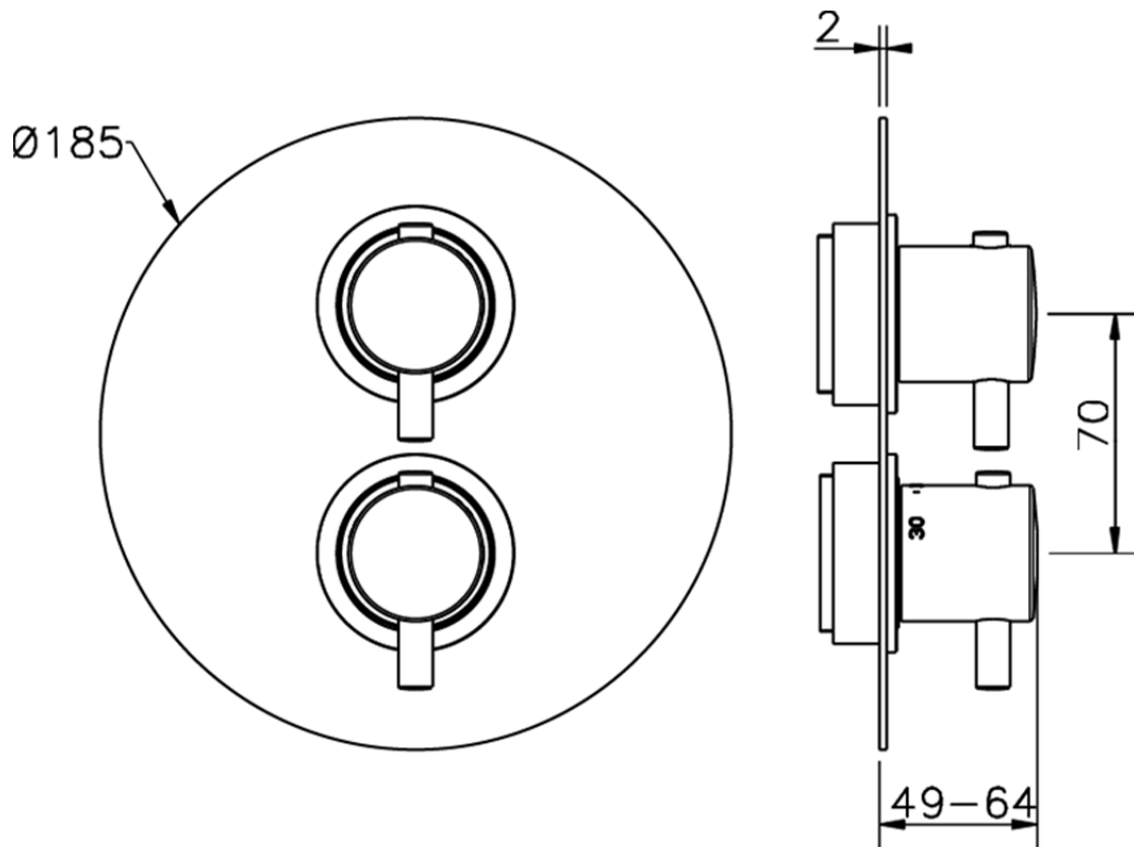

Exposed part for 1-outlet con.thermo.shower valve THERMO_MT007300

MT007300

<https://en.huberitalia.com/exposed-part-for-1-outlet-con-thermo-shower-valve-thermo-mt007300>

Piastra/Plate/Plaque/Platte/Placa

2-3mm: XX 25-40 YY 76-91

10 mm: XX 16-31 YY 65-80

ZB007301

<https://en.huberitalia.com/1-outlet-concealed-thermostatic-shower-valve-concealed-zb007301>

2026-04-08