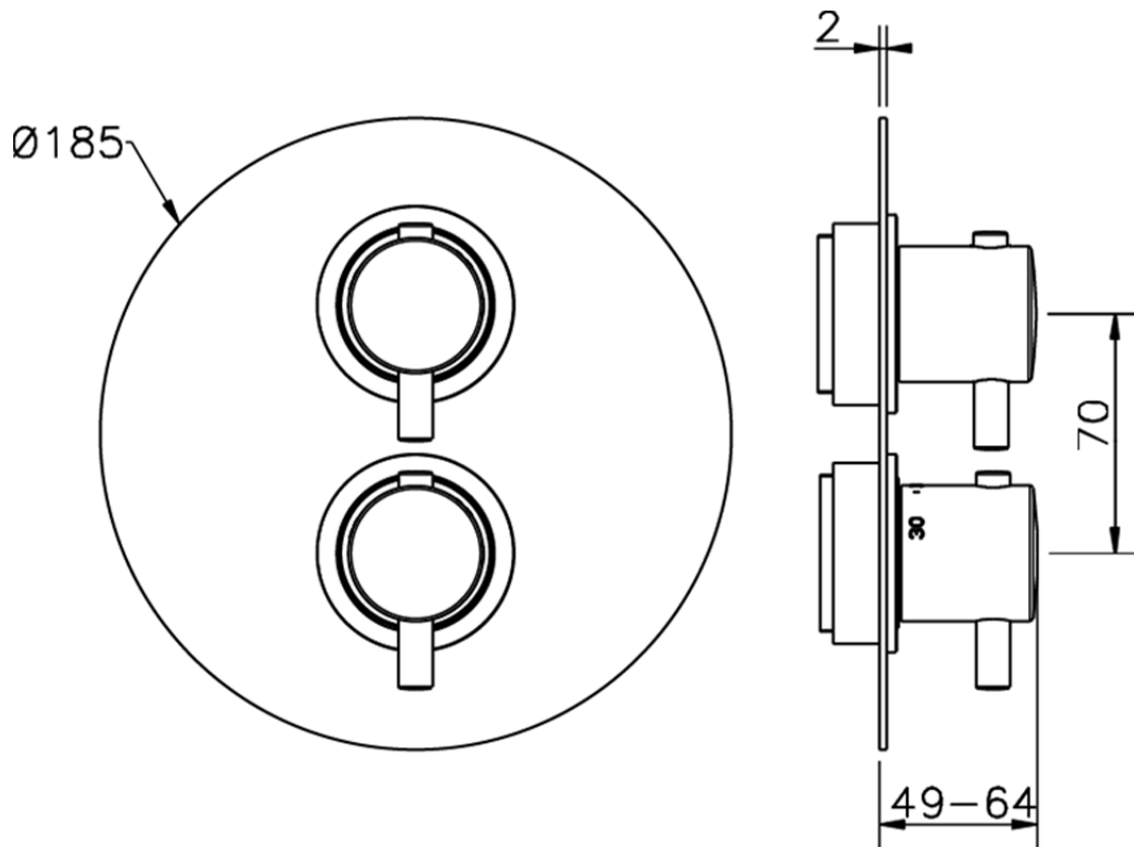

## Exposed part for 1-outlet con.thermo.shower valve THERMO\_MT007300

MT007300

<https://en.huberitalia.com/exposed-part-for-1-outlet-con-thermo-shower-valve-thermo-mt007300>

## Piastra/Plate/Plaque/Platte/Placa

2-3mm: XX 25-40 YY 76-91

10 mm: XX 16-31 YY 65-80

ZB007301

<https://en.huberitalia.com/1-outlet-concealed-thermostatic-shower-valve-concealed-zb007301>

2026-06-19