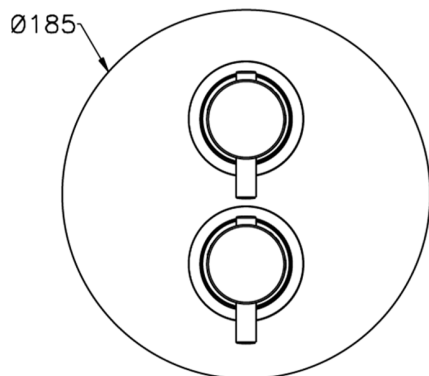

Exposed part for 1-outlet con.thermo.shower valve THERMO_MT007300

MODEL **MT007300**

Exposed part for 1-outlet thermostatic mixer, with stopvalve, without concealed part, for item ZB007301

AVAILABLE FINISHINGS

- **21** 21 Chrome
- **26** 26 Old Copper
- **2F** 2W Brushed Gold
- **2W** 2F Brushed Nickel
- **40** 40 Matt Black
- **4Q** 4Q Matt White

CHARACTERISTICS

Installation **Concealed**
Required concealed parts **ZB007301**

Thermostatic

The Huber thermostatic is your personal water manager, helping you to handle, control and save water and energy.