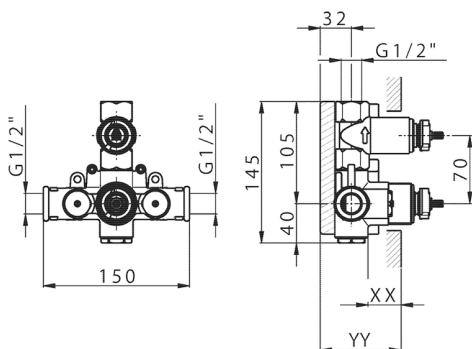

-  **21** 21 Chrome
-  **26** 26 Old Copper
-  **2F** 2W Brushed Gold
-  **2W** 2F Brushed Nickel
-  **40** 40 Matt Black
-  **4Q** 4Q Matt White

CHARACTERISTICS

Installation **Concealed**
 Required concealed parts **ZB007301**

1-outlet Concealed thermostatic shower valve, with stopvalve, without trim kit

AVAILABLE FINISHINGS

CHARACTERISTICS

Installation	Concealed
Cartridge Spare Parts	24.04A.PP
8x20 Plus P Thermostatic Valve	
Concealed	1

Piastra/Plate/Plaque/Platte/Placa

2-3mm: XX 25-40 YY 76-91

10 mm: XX 16-31 YY 65-80

Thermostatic

The Huber thermostatic is your personal water manager, helping you to handle, control and save water and energy.