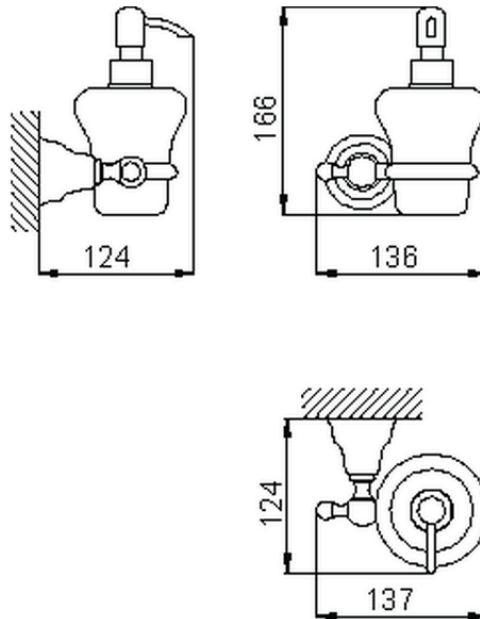

Wall mounted soap dispenser CROISSETTE_4024.01H.

4024.01H.

<https://en.huberitalia.com/wall-mounted-soap-dispenser-croisette-4024-01h>

2024-11-23