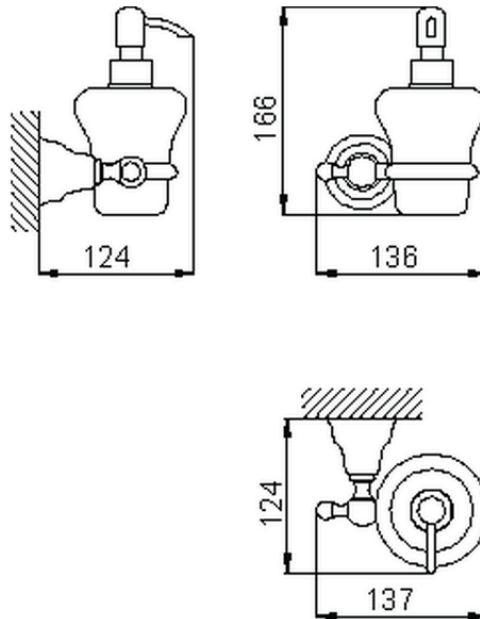

## Wall mounted soap dispenser CROISSETTE\_4024.01H.

4024.01H.

<https://en.huberitalia.com/wall-mounted-soap-dispenser-croisette-4024-01h>

2024-11-24