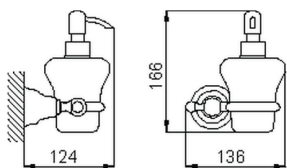

Wall mounted soap dispenser CROISSETTE_4024.01H.

MODEL **4024.01H.**

Wall mounted soap dispenser, ceramic dispenser wall

AVAILABLE FINISHINGS

-  **AC** AC Satin Brushed Nickel
-  **BA** BA Old Bronze
-  **CR** CR Chrome
-  **2W** 2W Brushed Gold