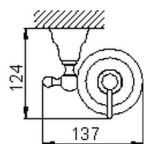

Wall mounted soap dispenser CROISSETTE_4024.01H.

MODEL **4024.01H.**

Wall mounted soap dispenser, ceramic dispenser wall

AVAILABLE FINISHINGS

-  **AC** AC Satin Brushed Nickel
-  **BA** BA Old Bronze
-  **CR** CR Chrome
-  **2W** 2W Brushed Gold