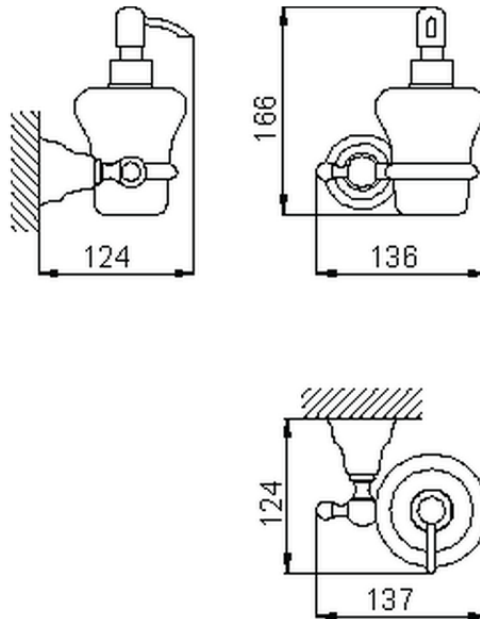

Wall mounted soap dispenser CROISSETTE_4024.01H.

4024.01H.

<https://en.huberitalia.com/wall-mounted-soap-dispenser-croisette-4024-01h>

2024-11-24