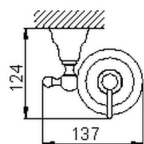

AVAILABLE FINISHINGS

- **AC** AC Satin Brushed Nickel
- **BA** BA Old Bronze
- **CR** CR Chrome
- **2W** 2W Brushed Gold

CHARACTERISTICS