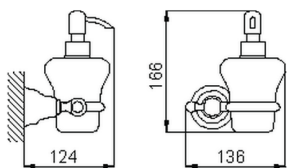

AVAILABLE FINISHINGS

- **AC** AC Satin Brushed Nickel
- **BA** BA Old Bronze
- **CR** CR Chrome
- **2W** 2W Brushed Gold

CHARACTERISTICS