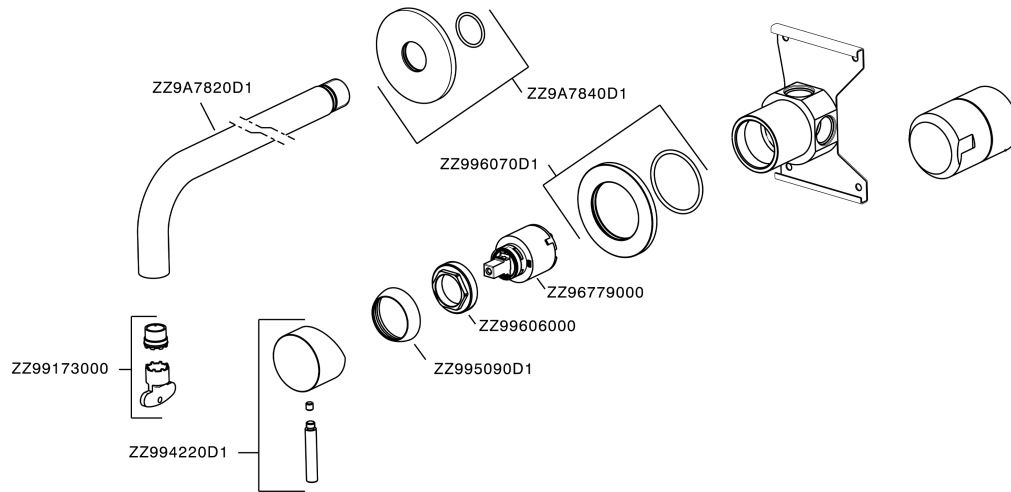

Exposed single lever washbasin mixer LYNOX_LX002512

LX002512

<https://en.huberitalia.com/exposed-single-lever-washbasin-mixer-lynox-lx002512>

2026-06-05