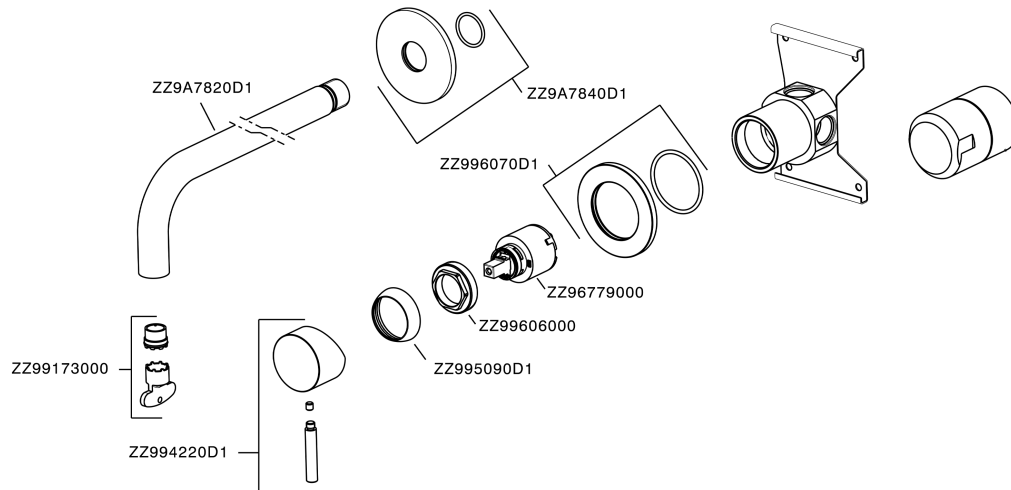

Exposed single lever washbasin mixer LYNOX_LX002512

LX002512

<https://en.huberitalia.com/exposed-single-lever-washbasin-mixer-lynox-lx002512>

2026-04-05