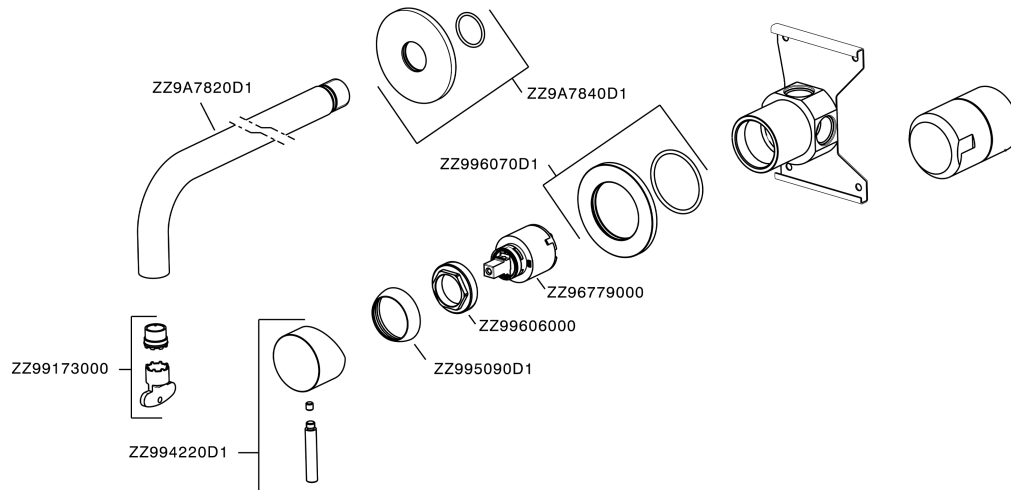

Exposed single lever washbasin mixer LYNOX_LX002512

MODEL **LX002512**

Exposed single lever washbasin mixer, concealed part included, spout L.300 mm, Inox AISI 316L

AVAILABLE FINISHINGS

D1 D1 Brushed Inox

CHARACTERISTICS

Cartridge Spare Parts **ZZ96779000**

35 mm Cartridge

Exposed single lever washbasin mixer LYNOX_LX002512

LX002512

<https://en.huberitalia.com/exposed-single-lever-washbasin-mixer-lynox-lx002512>