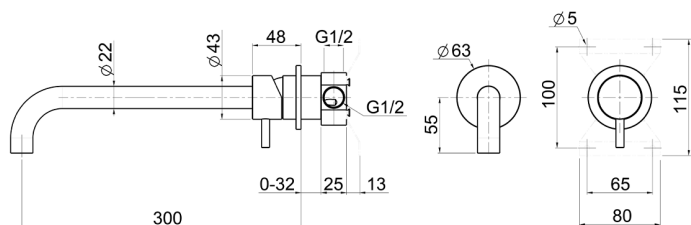

Exposed single lever washbasin mixer LYNOX_LX002512

MODEL **LX002512**

Exposed single lever washbasin mixer, concealed part included, spout L.300 mm, Inox AISI 316L

AVAILABLE FINISHINGS

D1 D1 Brushed Inox

CHARACTERISTICS

Cartridge Spare Parts **ZZ96779000**

35 mm Cartridge

Exposed single lever washbasin mixer LYNOX_LX002512

LX002512

<https://en.huberitalia.com/exposed-single-lever-washbasin-mixer-lynox-lx002512>