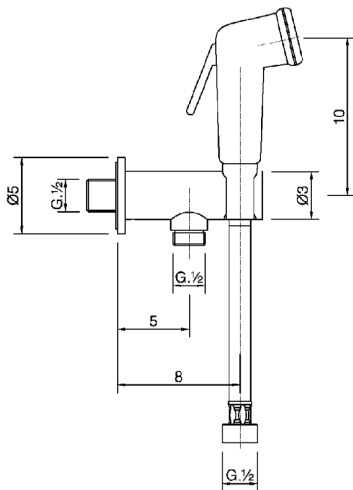

## Bidet handshower set COMMUNITY\_BC007910

MODEL **BC007910**

Bidet handshower set, wall mounted holder with safety valve, Bidet handshower, PVC 120 cm. flexible hose

AVAILABLE FINISHINGS

**21** 21 Chrome

CHARACTERISTICS

**Bidet handshower**

2024-11-23