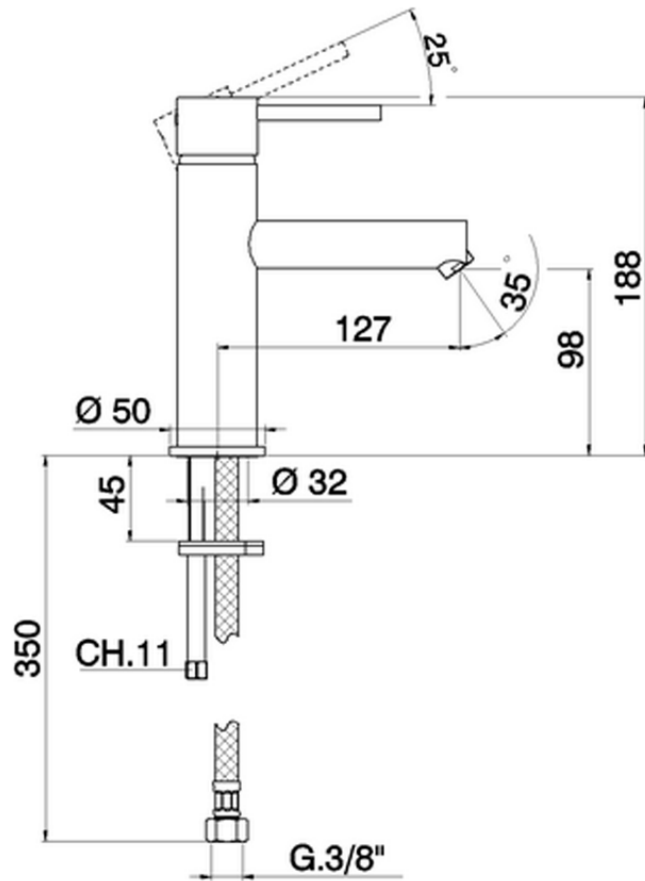

Single lever 'large' bidet mixer TRATTO EVO_TV000600

TV000600

<https://en.huberitalia.com/single-lever-large-bidet-mixer-tratto-evo-tv000600>

2024-11-15