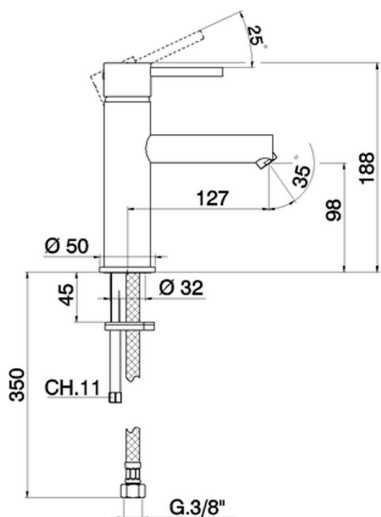

Single lever 'large' bidet mixer TRATTO EVO_TV000600

MODEL **TV000600**

Single lever 'large' bidet mixer, without waste, G.3/8" stainless steel flexible hoses

AVAILABLE FINISHINGS

CHARACTERISTICS

Cartridge Spare Parts **ZZ95435000**

35 mm Cartridge

EcoStop

EcoStop feature limits water flow to approximately 50% of maximum output with one point of resistance on setting. Push slightly past the middle stop only when full water output is required. This will save water up to 50%.