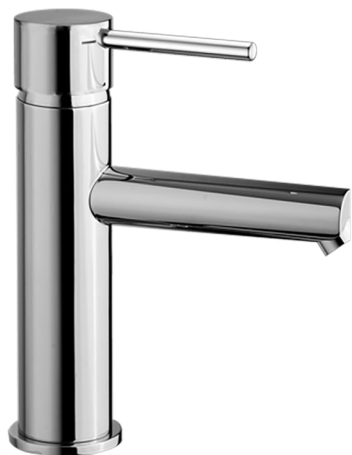

Single lever 'large' bidet mixer TRATTO EVO_TV000600

MODEL **TV000600**

Single lever 'large' bidet mixer, without waste, G.3/8" stainless steel flexible hoses

AVAILABLE FINISHINGS

CHARACTERISTICS

Cartridge Spare Parts **ZZ95435000**

35 mm Cartridge

EcoStop

EcoStop feature limits water flow to approximately 50% of maximum output with one point of resistance on setting. Push slightly past the middle stop only when full water output is required. This will save water up to 50%.