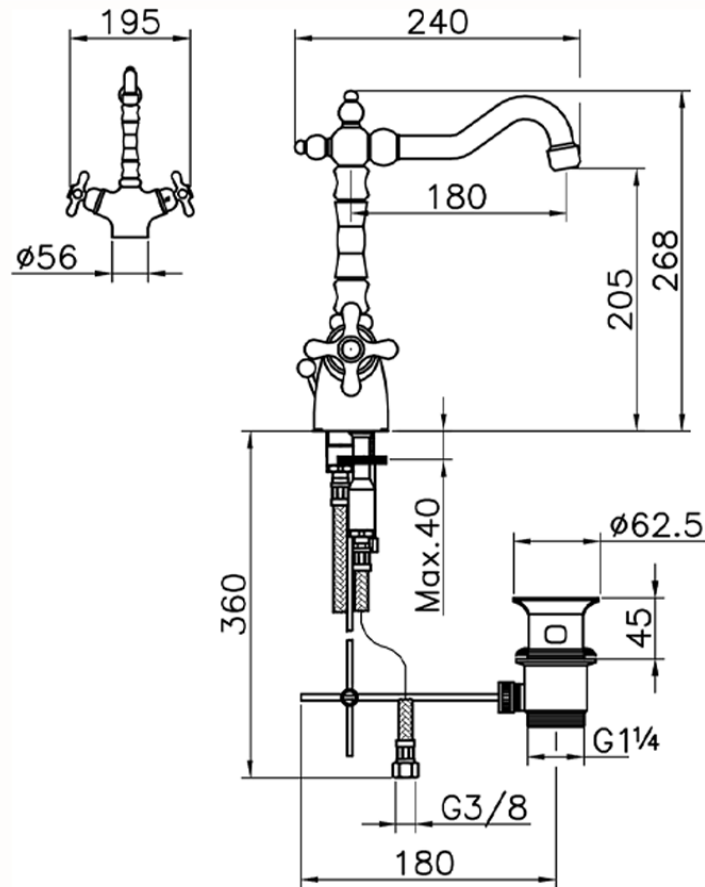

Thermostatic washbasin mixer CROISSETTE_CST52010

CST52010

<https://en.huberitalia.com/thermostatic-washbasin-mixer-croisette-cst52010>

2026-04-08