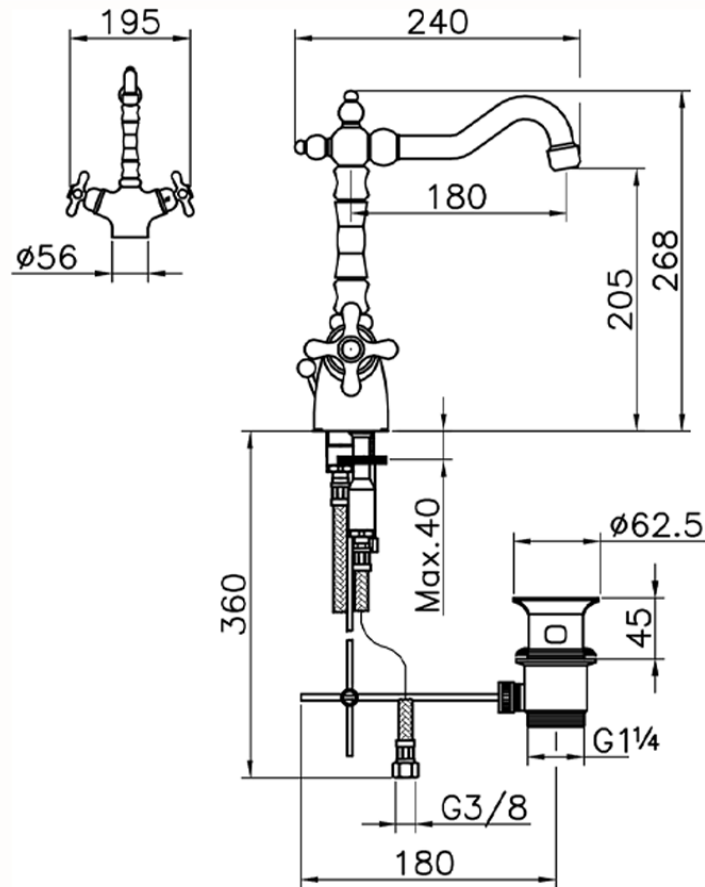

Thermostatic washbasin mixer CROISSETTE_CST52010

CST52010

<https://en.huberitalia.com/thermostatic-washbasin-mixer-croisette-cst52010>

2026-06-13