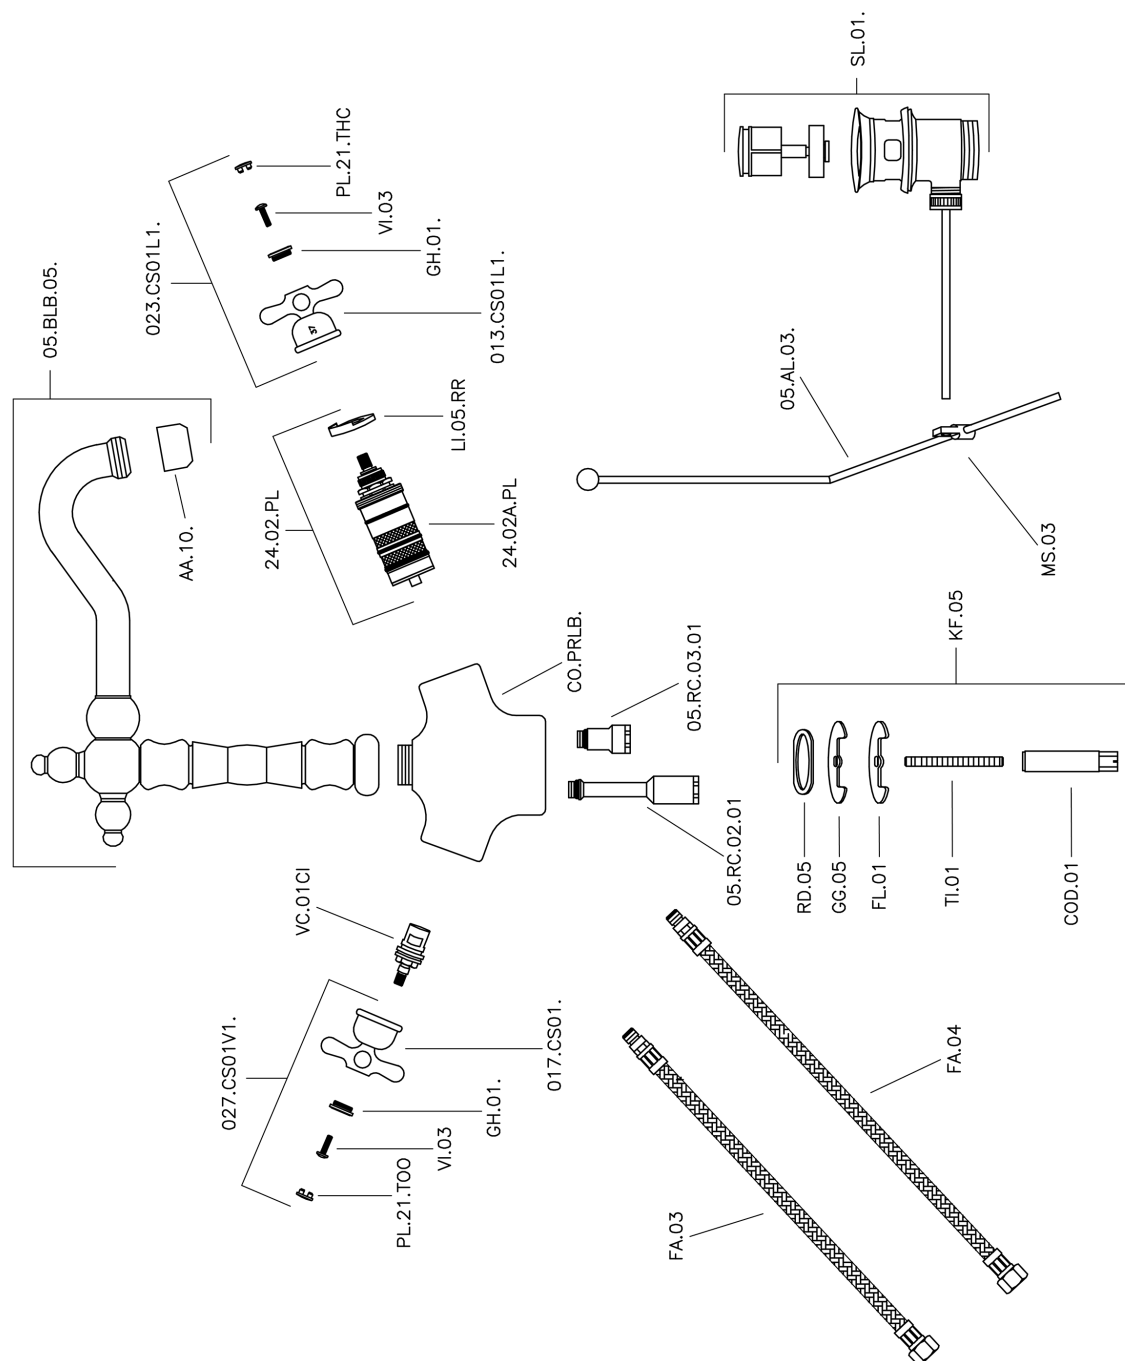

Thermostatic washbasin mixer CROISSETTE_CST52010

CST52010

<https://en.huberitalia.com/thermostatic-washbasin-mixer-croisette-cst52010>

2026-04-08