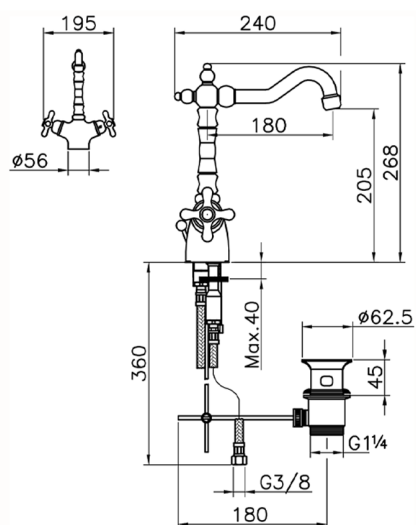

Thermostatic washbasin mixer CROISSETTE_CST52010

MODEL **CST52010**

Thermostatic washbasin mixer, with 1"1/4 automatic pop-up waste, swivel spout, G.3/8" stainless steel flexible hoses

AVAILABLE FINISHINGS

-  **21** 21 Chrome
-  **27** 27 Old Bronze
-  **2G** 2G Antique Gold
-  **2W** 2W Brushed Gold

CHARACTERISTICS

Cartridge Spare Parts **24.04A.PP**

8x20 Plus P Thermostatic Valve

Thermostatic

The Huber thermostatic is your personal water manager, helping you to handle, control and save water and energy.

Thermostatic washbasin mixer CROISSETTE_CST52010

CST52010

<https://en.huberitalia.com/thermostatic-washbasin-mixer-croisette-cst52010>

2026-04-08