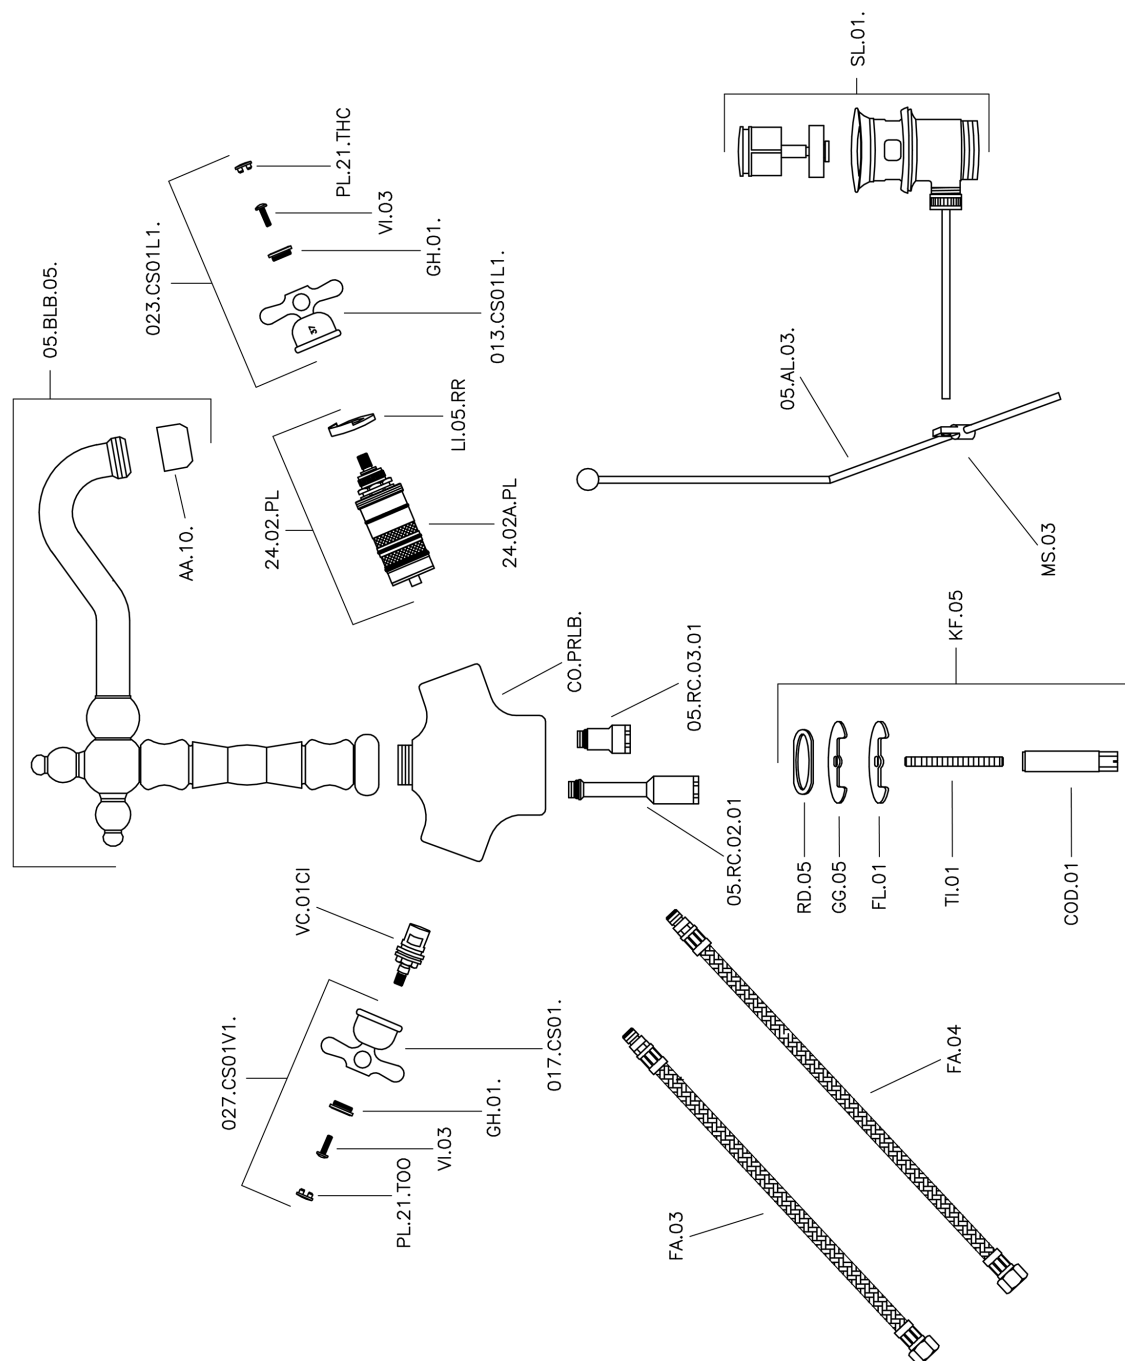

Thermostatic washbasin mixer CROISSETTE_CST52010

MODEL **CST52010**

Thermostatic washbasin mixer, with 1"1/4 automatic pop-up waste, swivel spout, G.3/8" stainless steel flexible hoses

AVAILABLE FINISHINGS

-  **21** 21 Chrome
-  **27** 27 Old Bronze
-  **2G** 2G Antique Gold
-  **2W** 2W Brushed Gold

CHARACTERISTICS

Cartridge Spare Parts **24.04A.PP**

8x20 Plus P Thermostatic Valve

Thermostatic

The Huber thermostatic is your personal water manager, helping you to handle, control and save water and energy.

Thermostatic washbasin mixer CROISSETTE_CST52010

CST52010

<https://en.huberitalia.com/thermostatic-washbasin-mixer-croisette-cst52010>

2026-04-08