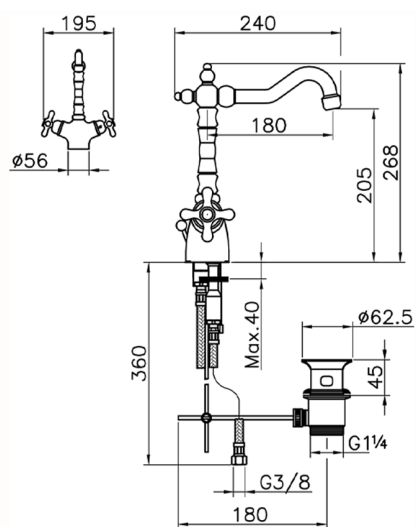

Thermostatic washbasin mixer CROISSETTE_CST52010

MODEL **CST52010**

Thermostatic washbasin mixer, with 1"1/4 automatic pop-up waste, swivel spout, G.3/8" stainless steel flexible hoses

AVAILABLE FINISHINGS

-  **21** 21 Chrome
-  **27** 27 Old Bronze
-  **2G** 2G Antique Gold
-  **2W** 2W Brushed Gold

CHARACTERISTICS

Cartridge Spare Parts **24.04A.PP**

8x20 Plus P Thermostatic Valve

Thermostatic

The Huber thermostatic is your personal water manager, helping you to handle, control and save water and energy.