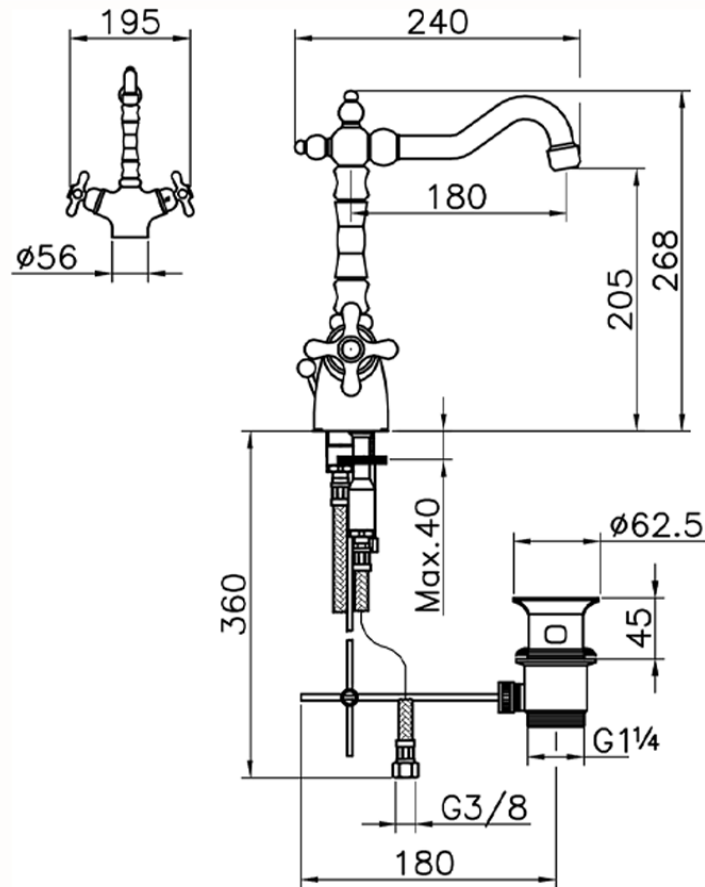

Thermostatic washbasin mixer CROISSETTE_CST52010

CST52010

<https://en.huberitalia.com/thermostatic-washbasin-mixer-croisette-cst52010>

2026-04-07