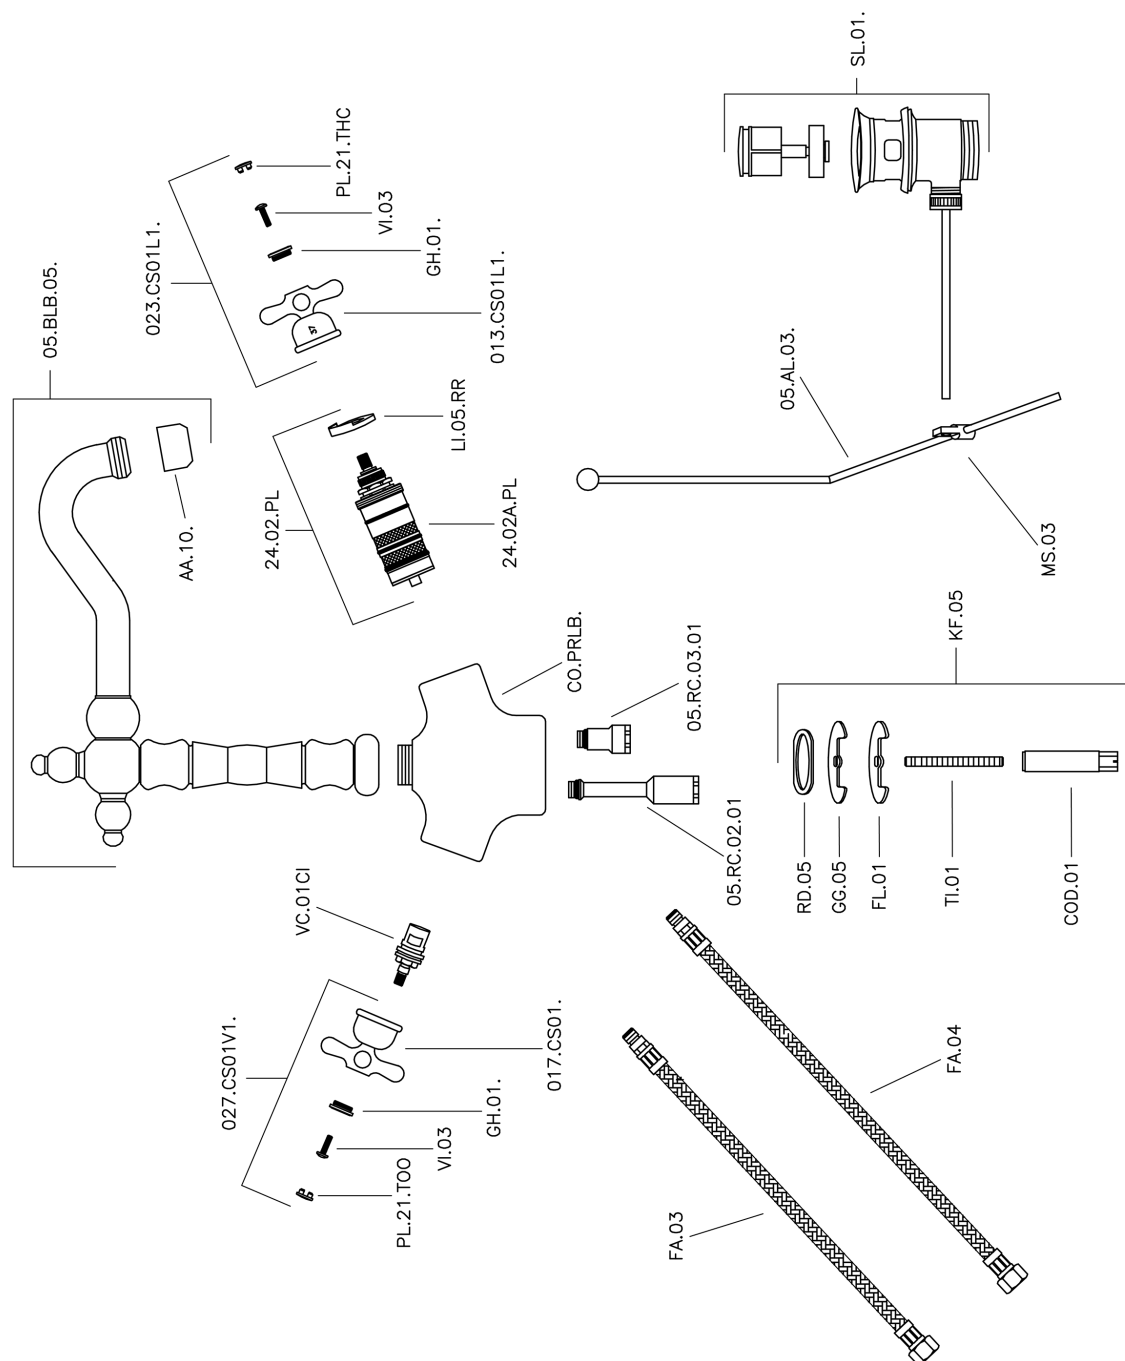

## Thermostatic washbasin mixer CROISSETTE\_CST52010

CST52010

<https://en.huberitalia.com/thermostatic-washbasin-mixer-croisette-cst52010>

2026-02-04