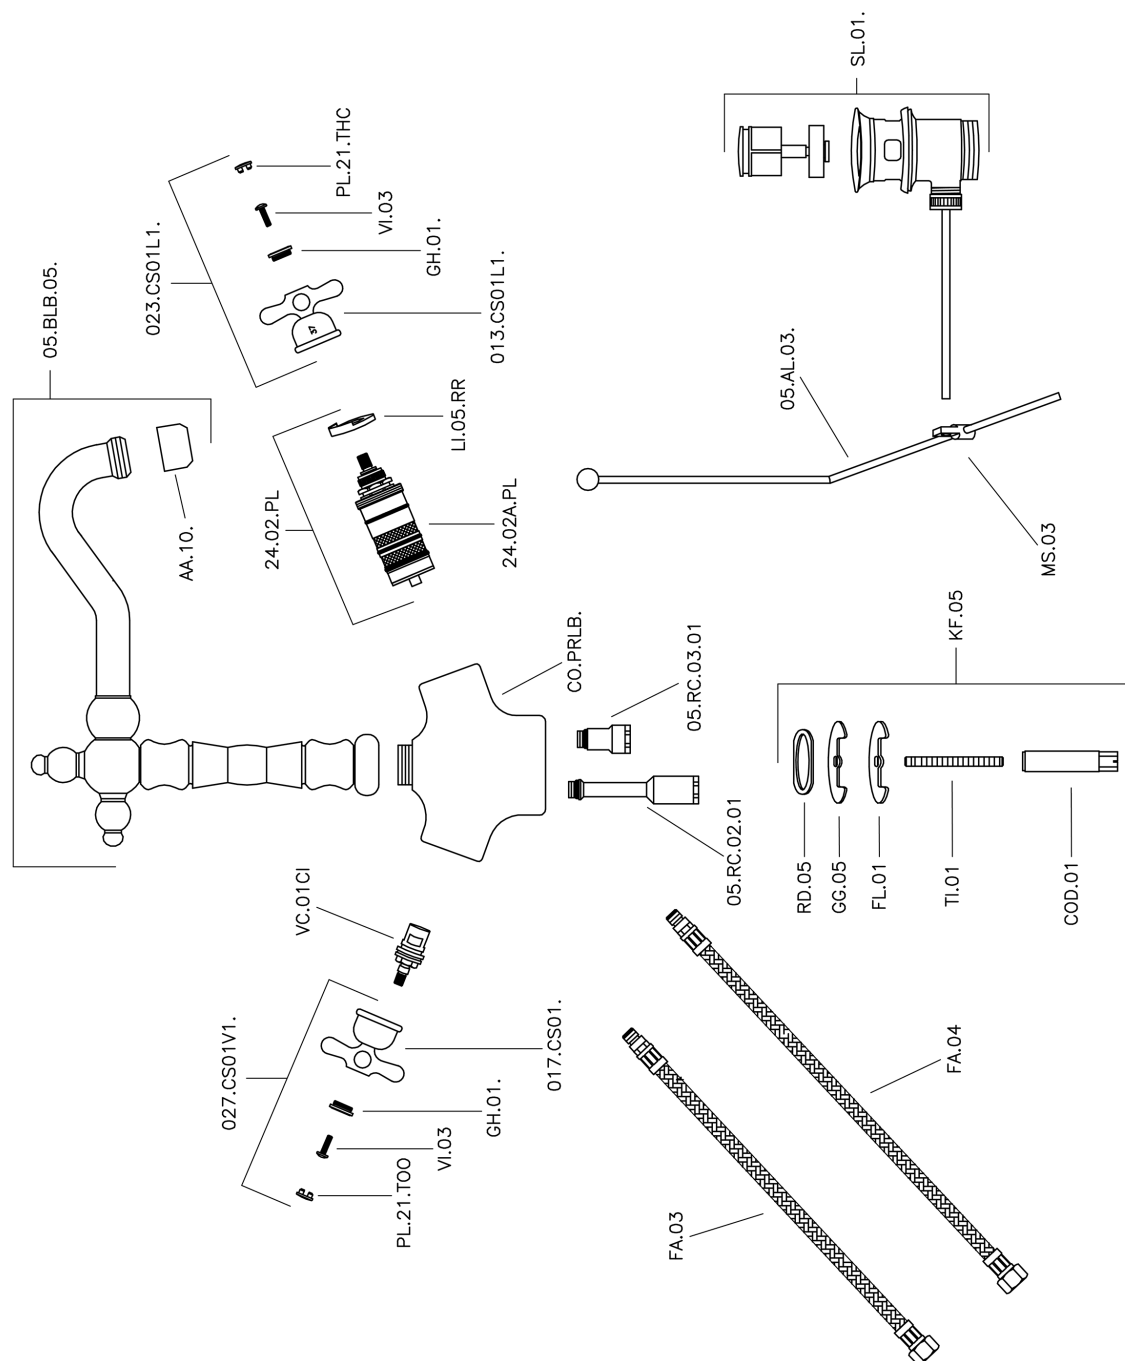

Thermostatic washbasin mixer CROISSETTE_CST52010

CST52010

<https://en.huberitalia.com/thermostatic-washbasin-mixer-croisette-cst52010>

2026-04-06