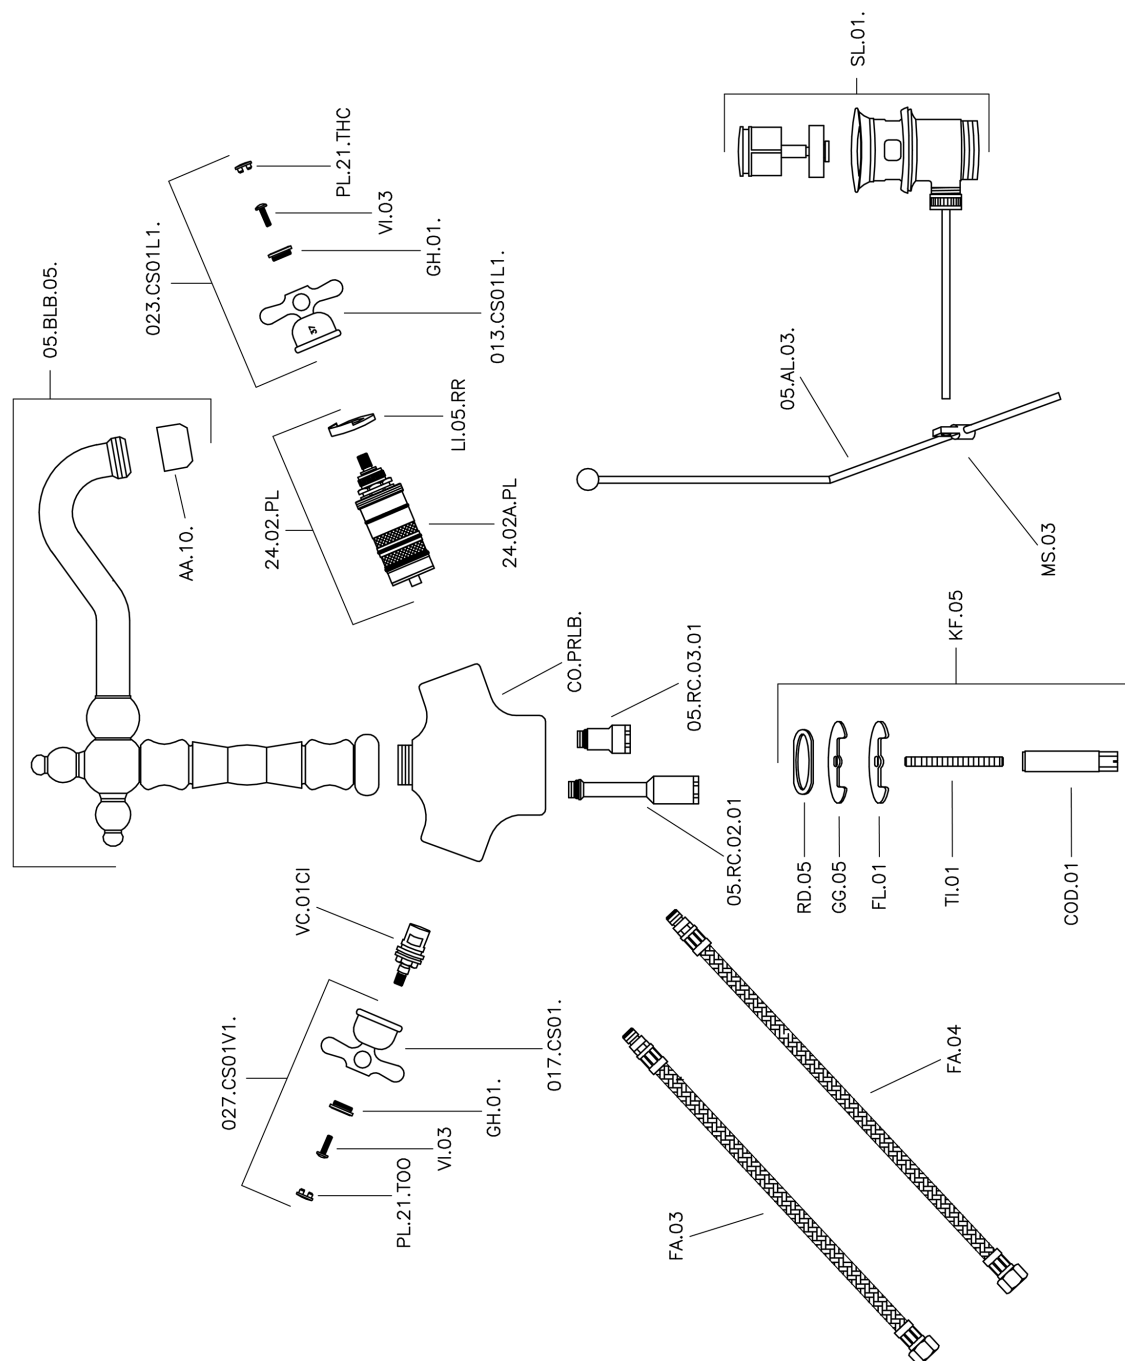

Thermostatic washbasin mixer CROISSETTE_CST52010

MODEL **CST52010**

Thermostatic washbasin mixer, with 1"1/4 automatic pop-up waste, swivel spout, G.3/8" stainless steel flexible hoses

AVAILABLE FINISHINGS

-  **21** 21 Chrome
-  **27** 27 Old Bronze
-  **2G** 2G Antique Gold
-  **2W** 2W Brushed Gold

CHARACTERISTICS

Cartridge Spare Parts **24.04A.PP**

8x20 Plus P Thermostatic Valve

Thermostatic

The Huber thermostatic is your personal water manager, helping you to handle, control and save water and energy.

Thermostatic washbasin mixer CROISSETTE_CST52010

CST52010

<https://en.huberitalia.com/thermostatic-washbasin-mixer-croisette-cst52010>

2026-06-09