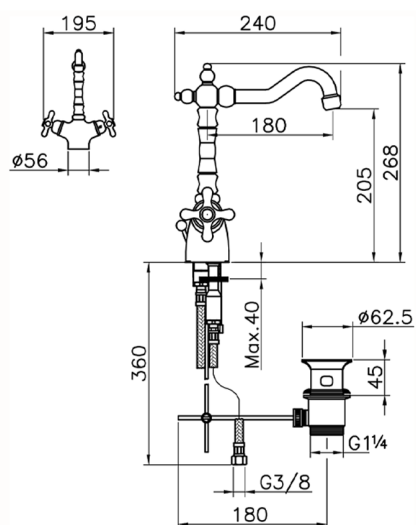

Thermostatic washbasin mixer CROISSETTE_CST52010

MODEL **CST52010**

Thermostatic washbasin mixer, with 1"1/4 automatic pop-up waste, swivel spout, G.3/8" stainless steel flexible hoses

AVAILABLE FINISHINGS

-  **21** 21 Chrome
-  **27** 27 Old Bronze
-  **2G** 2G Antique Gold
-  **2W** 2W Brushed Gold

CHARACTERISTICS

Cartridge Spare Parts **24.04A.PP**

8x20 Plus P Thermostatic Valve

Thermostatic

The Huber thermostatic is your personal water manager, helping you to handle, control and save water and energy.

Thermostatic washbasin mixer CROISSETTE_CST52010

CST52010

<https://en.huberitalia.com/thermostatic-washbasin-mixer-croisette-cst52010>

2026-06-09