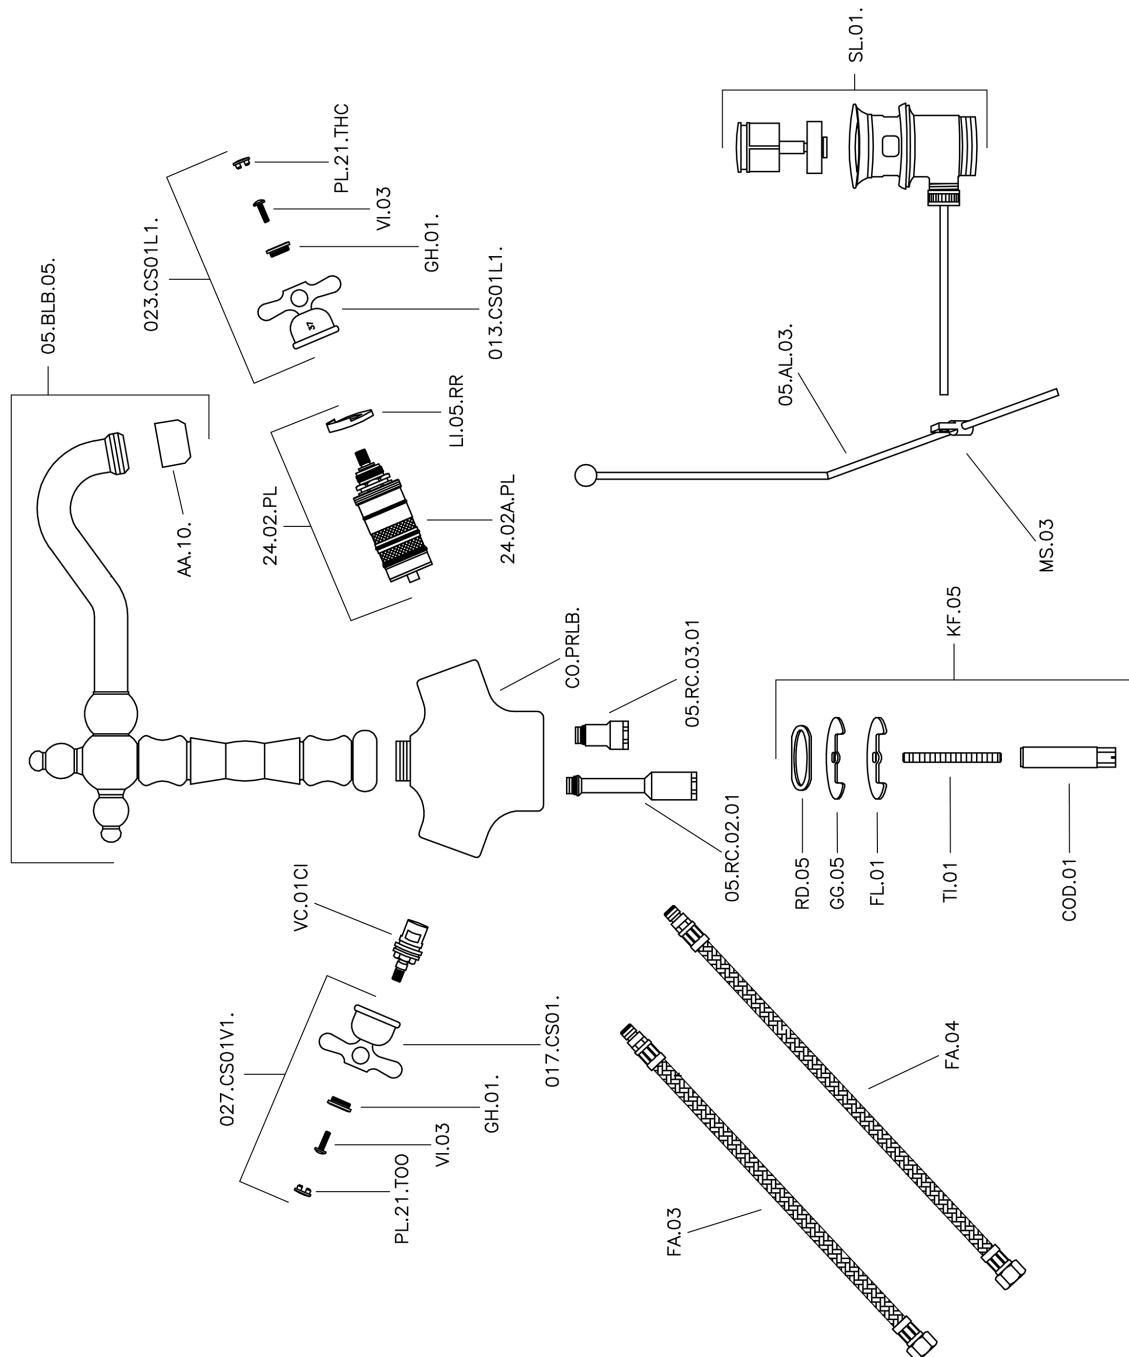

## Thermostatic washbasin mixer CROISSETTE\_CST52010

MODEL **CST52010**

Thermostatic washbasin mixer, with 1"1/4 automatic pop-up waste, swivel spout, G.3/8" stainless steel flexible hoses

### CHARACTERISTICS

Cartridge Spare Parts **24.04A.PP**

**8x20 Plus P Thermostatic Valve**

## Thermostatic washbasin mixer CROISSETTE\_CST52010

CST52010

<https://en.huberitalia.com/thermostatic-washbasin-mixer-croisette-cst52010>

2026-04-06